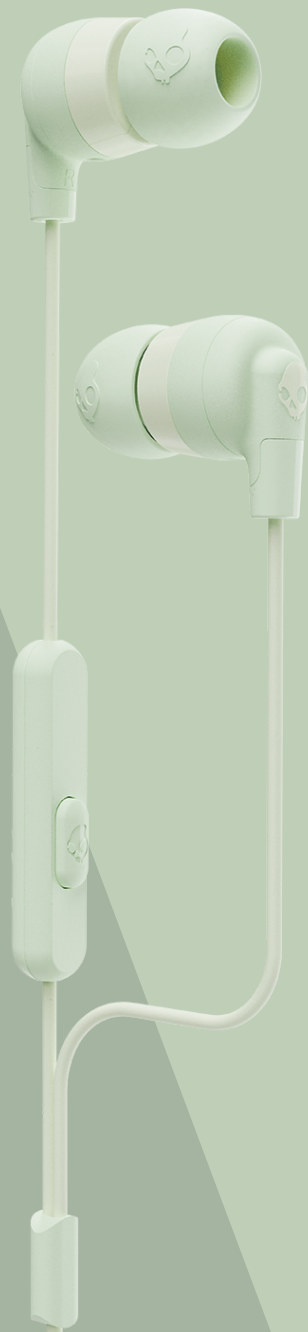

THE ORIGINAL ESSENTIAL.™

Inkd+ \ Earbuds with Microphone

 Noise Isolating Fit

 Microphone

 Call and Track Control

COLOR
BLACK

SKU
S2IMY-M448

UPC
878615097520

LAUNCH DATE
5/1/2019 

COLOR
COBALT BLUE

SKU
S2IMY-M686

UPC
878615098114

LAUNCH DATE
5/1/2019 

COLOR
MOAB/RED

SKU
S2IMY-M685

UPC
878615097537