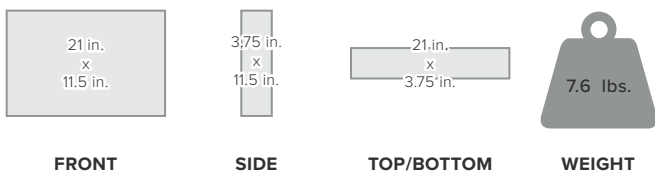

Package Dimensions

21 L x 11.5 W x 3.75 H