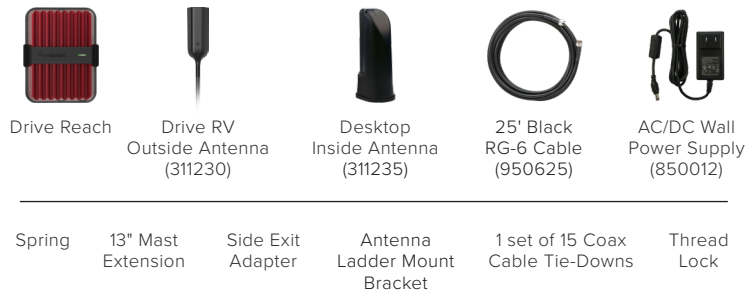

Kit Includes

About

The **Drive Reach RV** is a versatile, multi-user, in-vehicle cell signal booster—designed for use with all RV classes and towable trailers. Backed by up to 50 dB max gain, the Drive Reach RV delivers the strongest cell signal possible on all available network speeds. The enhanced outside antenna's modular design allows for custom setup and optimal positioning for signal reception. Whether parked or on the road, Drive Reach RV users experience fewer dropped calls, better voice quality, uninterrupted texts, faster data speeds, better streaming, and improved hotspot capability.

The Drive Reach RV kit comes with everything for DIY installation; including 25' of RG-6 extender cable for ideal booster placement within RVs of any size. With side-exit adapter and mounting hardware, the outside antenna fits universal CB-antenna mounts and exterior RV ladder poles. Drive Reach RV is compatible with all cell phones, hotspots, cellular-connected tablets, and other cell devices on all US mobile carriers—including Verizon, Sprint, AT&T, and T-Mobile.

Like all weBoost boosters, the Drive Reach RV is FCC-approved and comes with a 2-year warranty.

Specifications

MODEL NUMBER	470354*	
FREQUENCIES	Band 12/17	700 MHz
	Band 13	700 MHz
	Band 5	850 MHz
	Band 4	1700/2100 MHz
	Band 25/2*	1900 MHz
MAX GAIN	50 dB	
IMPEDANCE	50 Ohm	
POWER	5V / 4.5A	
CONNECTORS	SMB Female	
BOOSTER DIMENSIONS	6 x 4.5 x 1.5 in.	
BOOSTER WEIGHT	1.8 lbs	

*New frequency band utilized by Drive Reach RV