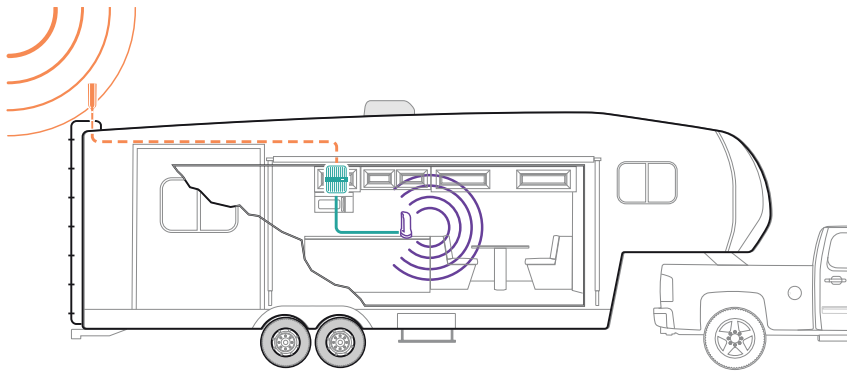

Installation

1. **1 Receives signal:** The powerful antenna reaches out to access a voice and data signal, and delivers it to the booster.
2. **2 Boost signal:** The booster receives the signal, amplifies it, and serves as a relay between your phone and the nearest cell tower.
3. **3 Broadcasts signal:** Your devices get a stronger signal, and calls and data are fed through the booster back to the network.