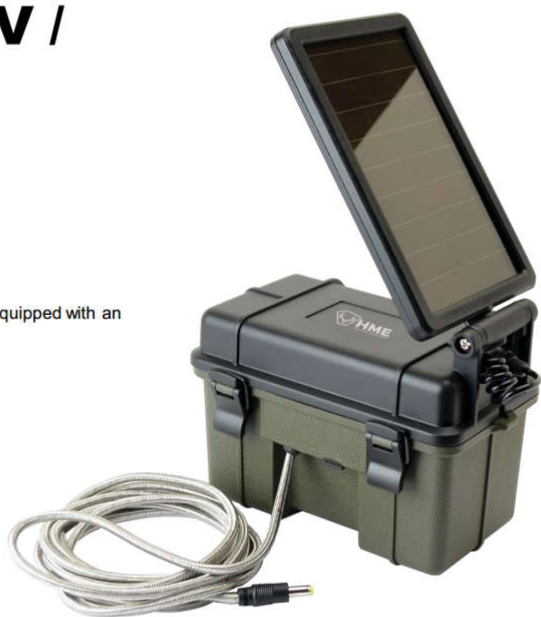

Trail Camera 12V / Solar Auxiliary Power Pack

- SLA Battery: 12V 6Ah
- Solar Panel: Amorphous Silicon
- Solar Panel Output: 12V 40mA
- Waterproof Box with AC Charger 10 ft. cable
- Sealed lead acid battery compatible with trail cameras equipped with an external power jack
- Ideal for extreme conditions
- Tree grip ridges

Item: HME-12VBBSLR

UPC# 888151015148

HME
HUNTING MADE EASY