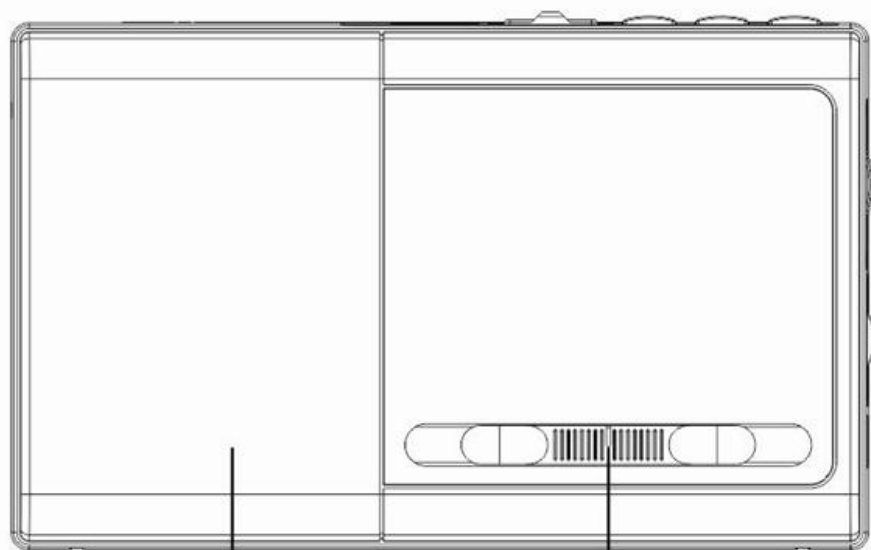

INSTRUCTION MANUAL

SUPERSONIC®

SC-1080BT

WARNING: To prevent fire or shock hazard, do not expose this appliance to rain or moisture. This equipment must be disconnected from the mains when not used.

Function Control Locations