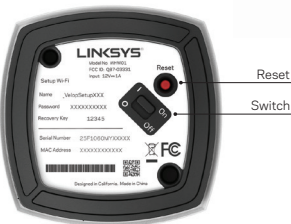

Bottom

Package Includes:

1-pack (WHW0101 US)

- Linksys Velop
- Ethernet cable
- Power adapter
- Quick Start Guide
- Printed Documentation

2-pack (WHW0102 US)

- Linksys Velop (x2)
- Ethernet cable (x1)
- Power adapter (x2)
- Quick Start Guide
- Printed Documentation

3-pack (WHW0103 US)

- Linksys Velop (x3)
- Ethernet cable (x1)
- Power adapter (x3)
- Quick Start Guide
- Printed Documentation

Tech Specs:

Wi-Fi Mesh Connectivity for Seamless Wi-Fi and Simultaneous Streaming

Wi-Fi AC1300 (867 + 400 Mbps)* with MU-MIMO
2.4 GHz radio - 400 Mbps*
5 GHz radio 1 - 867 Mbps*
Simultaneous Dual-Band
IEEE 802.11b/g/n - 2.4 GHz - 256 QAM support
IEEE 802.11a/n/ac - 5 GHz
Beamforming - Beamforming for 2.4 GHz and 5GHz bands
Seamless roaming technology

Processor and Memory for Faster Processing

716 MHz Quad Core
256 MB Flash and 256 MB SDRAM

Antenna for Expanded Coverage

Two Dual-Band antennas and high powered amplifiers

Wired Connectivity for WAN and LAN Connectivity

Two auto-sensing Gigabit Ethernet ports for WAN and/LAN connection

Bluetooth 4.1/LE for Secure and Easy App Based Set-up

Security

WPA2 personal wireless encryption

Dimensions - Smaller Footprint to Blend into Your Home

3.16 inch Square base
5.5 inch from top to bottom

Required for set-up - Simple and secured App Based Set-up

Mobile devices with Android 4.0.3 or iOS 8 and higher