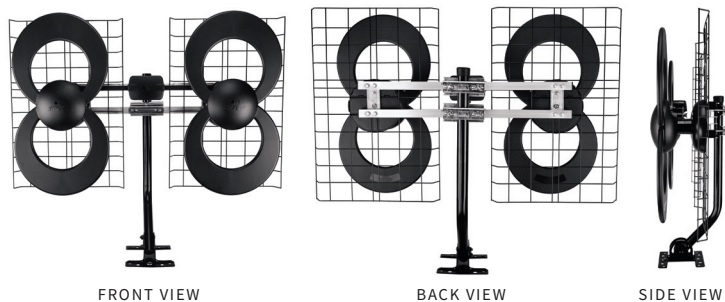

### A Leader in Cutting-Edge Antenna Technology

Why do our antennas outperform the competition? The proof is in the patented loop design. The CLEARSTREAM™ series is engineered to respond to a greater range of frequencies along with a wide beam angle eliminating the need for rotation. In addition to the loop technology, the reflector focuses the antennas power for added range and also provides protection against multipath interference.

### The CLEARSTREAM™ 4 Comes With:

- CLEARSTREAM™ 4 Antenna
- Reflector to enhance the signal performance
- 20in mount with pivoting foot to allow installation on vertical or horizontal surfaces

MODEL NUMBER	RANGE	BEAM ANGLE	GAIN	ASSEMBLED	WEIGHT	COLOR	WARRANTY
C4-CJM	70+ Miles	470 to 700MHz: 43 Degrees (Horizontal Plane)	12.25 dBi	20.1"L x 28.2"W x 6.3"D	6.25 lbs	Black	Lifetime on Parts