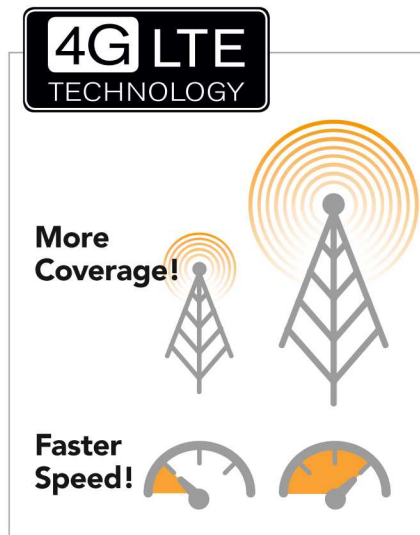

DIRECTED®

SMARTSTART·PRO

New DSM550

4G LTE GPS module

THE CONNECTED CAR REIMAGINED

Ready, set, done! The all-new Directed SmartStart Pro is the fastest connected car solution available. Optimized for use with Directed's groundbreaking DS4 platform, SmartStart Pro delivers scorching speed with 4G LTE connectivity and future-proof design to ensure support for new features as they are developed.

Features:

- **New!** 4G LTE technology provides blazing fast response time throughout North America. 3G backup ensures the most robust coverage possible.
- Optimized for use with **DS4/DS4+** and other Directed digital systems & fully compatible with most other Directed systems
- New simplified one-piece wiring harness for faster, cleaner installs
- Module is plug-for-plug compatible with existing installations
- Activate on Secure or GPS plans with 1 or 3 year options
- Requires v5.0 or newer Directed SmartStart app

Secure 1 year	$69.99
Secure 3 year	$179.99
GPS Premium 1 year	$99.99
GPS Premium 3 year	$239.99

(all service plan pricing is in $USD)

Available on the following mobile phone platforms.