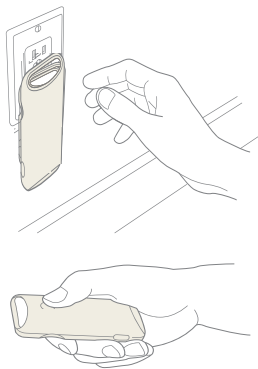

BLACKOUT BUDDY LED EMERGENCY FLASHLIGHT AND NIGHTLIGHT WITH MOTION SENSOR

IN A FLASH

Fold up the prongs and you've got a handy dandy, super bright single LED flashlight. When it's fully charged you'll have up to 4 hours of light.

LIGHT UP THE NIGHT

Blackout Buddy doubles as an LED nightlight, so you can keep your kids' rooms, hallways, or office illuminated.

PICK UP THE COLOR

Whether you like a cool white countertop, a baby blue bedroom or a cool mint bathroom the Blackout Buddy is customizable for every location and taste.

SLEEPS WHEN YOU SLEEP

When it's time to fall asleep, the Blackout Buddy nightlight automatically fades off. If you get out of bed, the intelligent motion sensor turns on the nightlight to illuminate your path.

FEATURES

- Soothing tri-color (blue, white, and green) surface glow nightlight
- Motion activated brightness control
- Automatically lights up when there is a power failure or blackout
- Ultra bright single LED flashlight

PRODUCT SETUP INFORMATION

Color	Item Number	UPC
ARC White	ARCBB202C-SNG	750254810664
What's included	Product Size & Weight	
Blackout Buddy	Height: 4.6" (116 mm)	
Owner's manual	Width: 2" (51.4 mm)	
	Depth: 1.1" (27 mm)	
	Weight: 2.8 oz (80 g)	
Packaging Dimensions*	Inner Carton Dimensions*	

Inner Case Quantity: 4

Master Carton Dimensions*

Master Carton Quantity: 16

*All measurements to be confirmed. The American Red Cross logo is a registered trademark owned by the American National Red Cross. Official Licensed Product of the American Red Cross. © Copyright 2017 Eton Corporation. All Rights Reserved.