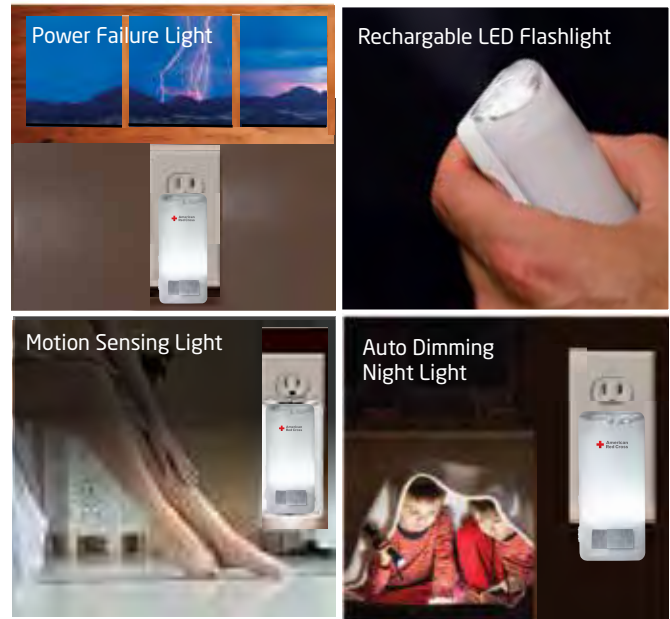

ONE BRIGHT IDEA

Well, actually--two. This emergency LED blackout flashlight triples as a nightlight, so it's perfect for home or office. When the power goes out, the Blackout Buddy automatically turns on..

LIGHT UP THE NIGHT

Blackout Buddy doubles as an LED nightlight, so you can keep your kids' rooms, hallways, or office illuminated.

PICK UP THE COLOR

Whether you like a cool white countertop, a baby blue bedroom or a cool mint bathroom the Blackout Buddy is customizable for every location and taste.

SLEEPS WHEN YOU SLEEP

When it's time to fall asleep, the Blackout Buddy nightlight automatically fades off. If you get out of bed, the intelligent motion sensor turns on the nightlight to illuminate your path.

FEATURES

- Soothing tri-color (blue, white, and green) surface glow nightlight
- Motion activated brightness control
- Automatically lights up when there is a power failure or blackout
- Ultra bright single LED flashlight