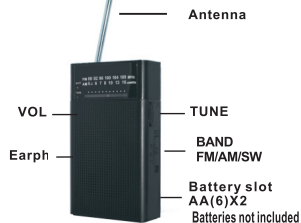

QFX® R-35

AM FM SW 3BAND RADIO

Pull open the antenna signal will be better

Switch and the volume conversion

In order not to affect others, you can listen to the radio by earphones

SPECIFICATIONS

Frequency range: FM:87.5MHz-108MHz

AM:530-1600KHz SW:7.5-19MHz

Speaker: Approx. 5.7CM dia. 8Ω

Output: headphones jack (Ø3.5 mm mini jack)

Power output: 100mW (at 10% harmonic distortion)

Power requirements:3V DC, two R6 (size AA) batteries

Battery life: approx. 100 hours(FM reception)/Approx.110 HOURS(AM reception)

Dimensions (W/H/D): Approx. 69.5MMX119 MM X 38MM(incl. projecting parts)

Antenna

VOL

Earph

TUNE

BAND FM/AM/SW

Battery slot AA(6)X2
Batteries not included

QFX® R-35

Radio AM FM SW 3 banda

Mueva el selector de banda AM / FM / SW para recibir el programa.

Abra la antena Señal sera mayor

Con el fin de no afectar a otros, usted puede escuchar la radio con auriculares