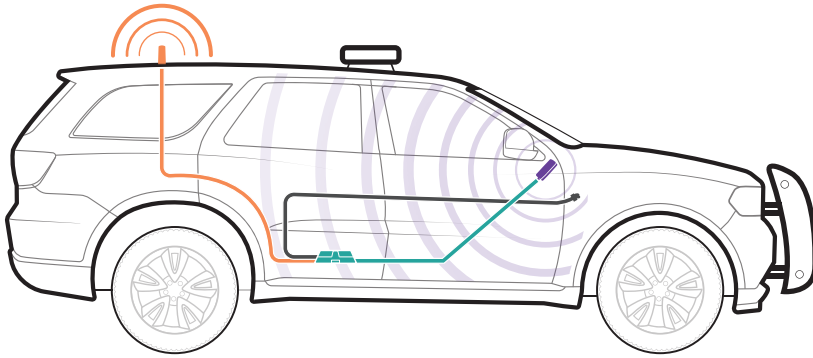

Installation