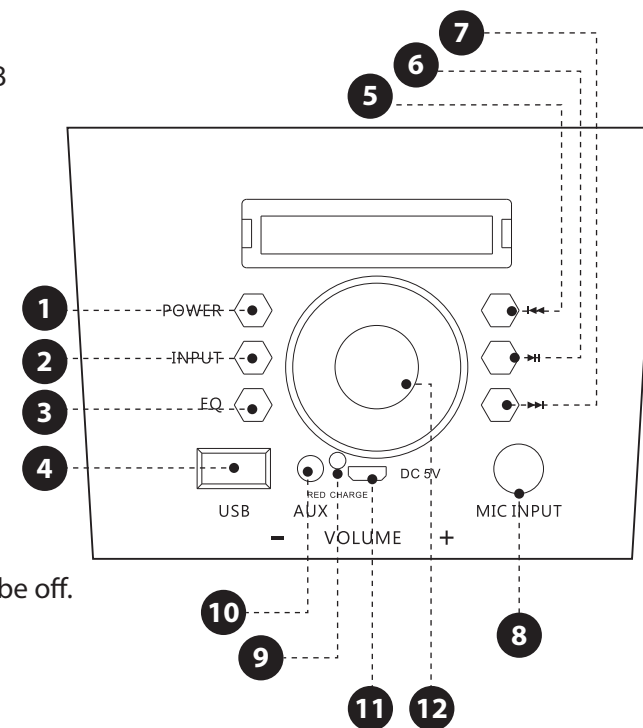

FRONT PANEL FUNCTIONS

1. Power **ON/OFF**
2. Input Select Line/FM/BT/USB
3. Choose the music style
4. USB slot
5. Last song for USB mode, last channel for FM mode
6. **PLAY/PAUSE** on USB mode, scan song on FM mode
7. Nest song for USB mode, next channel for FM mode
8. 6.5MM wired microphone input jack
9. Battery indicator, red light for charging, full charge will be off.
10. 3.5MM AUX input jack
11. DC 5V charge
12. Volume control