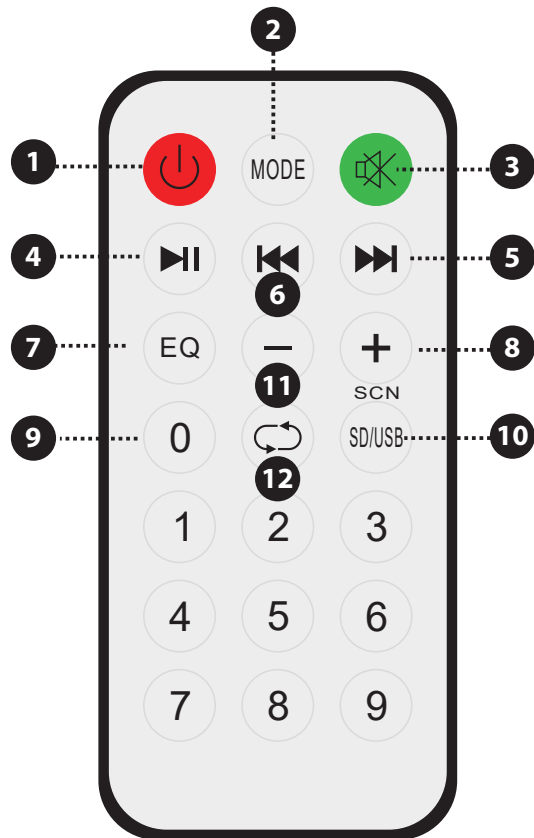

FRONT PANEL FUNCTIONS

1. Power **ON/OFF**
2. Input Select Line/FM/BT/USB
3. Choose the music style
4. USB slot
5. Last song for USB mode, last channel for FM mode
6. **PLAY/PAUSE** on USB mode, scan song on FM mode
7. Nest song for USB mode, next channel for FM mode
8. 6.5MM wired microphone input jack
9. Battery indicator, red light for charging, full charge will be off.
10. 3.5MM AUX input jack
11. DC 5V charge
12. Volume control

REMOTE CONTROL FUNCTIONS

1. Standby button
2. Select input signal
3. Mute button
4. Play/Stop button
5. Next song of USB/SD
6. Previous song of USB/SD
7. EQ solution
8. Increase speaker volume
9. Choose song number directly
10. Choose USB/SD signal directly
11. Decrease music volume
12. Repeat song