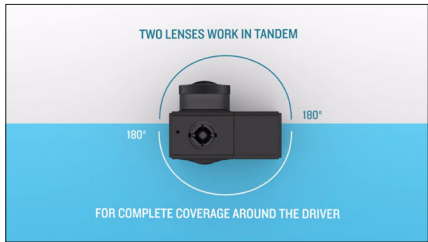

VIDEOS:

DASH CAM TANDEM [VIDEO](#)