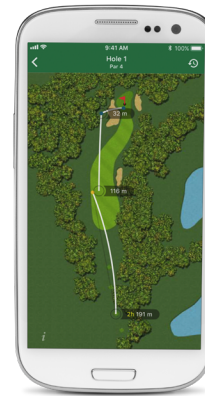

PACKAGING SPECIFICATIONS:

	Approach S62	Approach S62 Bundle
Gift box dimensions (WxHxD):	3.9" W x 3.9" H x 3.9" D (10.0 x 10.0 x 10.0 cm)	3.9" W x 3.9" H x 3.9" D (10.0 x 10.0 x 10.0 cm)
Gift box weight:	11.8 oz (335 g)	13.8 oz (391 g)
Master carton dimensions (WxHxD):	12.4" W x 12.4" H x 12.6" D (31.5 x 31.5 x 32.0 cm)	12.4" W x 12.4" H x 12.6" D (31.5 x 31.5 x 32.0 cm)
Master carton weight:	24.0 lbs (10.9 kg)	27.0 lbs (12.2 kg)
Master carton quantity:	27	27

PRODUCT COPY:

Product copy for Approach S62 can be downloaded from the [Dealer Resource Center](#).

VIDEO:

[WE'VE GOT YOUR GAME WITH APPROACH S62](#)

GARMIN GOLF™ APP:

COMPETE, COMPARE AND CONNECT

The free [Garmin Golf](#) app brings more fun, stats and competition to your game.

FEATURES INCLUDE THE FOLLOWING:

- Give each round a tournament feel as you compete with friends and other golfers on any of more than 41,000 courses worldwide
- Includes strokes gained analysis to improve your game plus additional stat tracking for select Garmin devices
- Set up your own tournament event, and invite multiple friends to compete
- Players can post their results and compare data, rankings and stats in the app
- Even if you don't have a Garmin device, use the app to participate in weekly leaderboards and tournaments, and enter your scores and stats manually