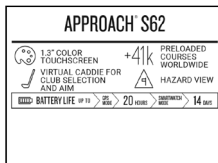

INTERCHANGEABLE MERCHANDISING COMPONENTS THAT CAN BE USED ON THE PEDESTALS, TRAY KITS AND THE ACRYLIC NONPOWERED FREESTANDING DISPLAY:

APPROACH S62 SMALL PRODUCT CARD

SKU: **M00-00715-00**
Size: **2.5" W x 2" H**