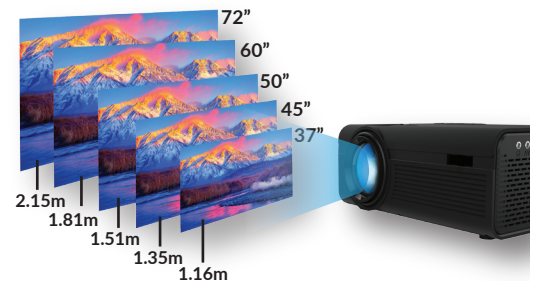

SC-80P

HDMI[®]
HIGH-DEFINITION MULTIMEDIA INTERFACE

PRODUCT DETAILS:

Black Unit UPC: 639131200807
Black Master UPC: 10639131200806

Unit Dimensions (in): 8.0 x 5.9 x 3.25
Unit Weight (lbs):

Giftbox Dimensions (in): 12.1 x 4.15 x 7.8
Giftbox Weight (lbs): 3.0

Master Dimensions (in): 12.6 x 8.58 x 8.19
Master Weight (lbs): 7.04
Master Case QTY: 2

FEATURES & SPECIFICATIONS:

- 3.97" Projection LCD Delivers Stunning, Razor-Sharp Images & True Colors
- Resolution: 800 x 480
- HDMI Input 1080p, 1080i, 720p, 576i, 480p & 480i Via HDMI Input
- LED Lamp Output: 2000 Lumina, White Light Output: 35-40 Lumens
- Super Bright LED Projection Lamp Provides an Immersion Experience when Viewing Sports, Movies & Games
- Projection Distance: 1 to 5 meters
- Projects Images from 37"-150" On Virtually Any Flat Surface—Screen, Wall, Ceiling, Etc.
- Equipped With 2 HDMI for Connecting Devices Such as Cable Boxes, Gaming Consoles, DVD Players, or Streaming Devices Like Mobile Phones, Tablets, Smart TV etc.
- Inputs: VGA/2 HDMI/USB2.0/ Micro SD Card & AV
- Support to Play Video/Audio/Photo/Text
- 2 Stereo Speakers Deliver Powerful Sound
- 50,000 Hour Estimated LED Projector Lamp Life
- Image Correction: Manual, Vertical +/- 15°, 0° Horizontal
- Super Compact Size: 8" x 6" x 3.2"
- Features: 2 HDMI, Up to 150" Picture Size 1080p Compatible, 50,000 Hour LED Lamp Lifespan, with Quiet Fan
- AC Power: 100-240, 50/60Hz
- DC Power: 12V, 3.5A (DC Cable not included)