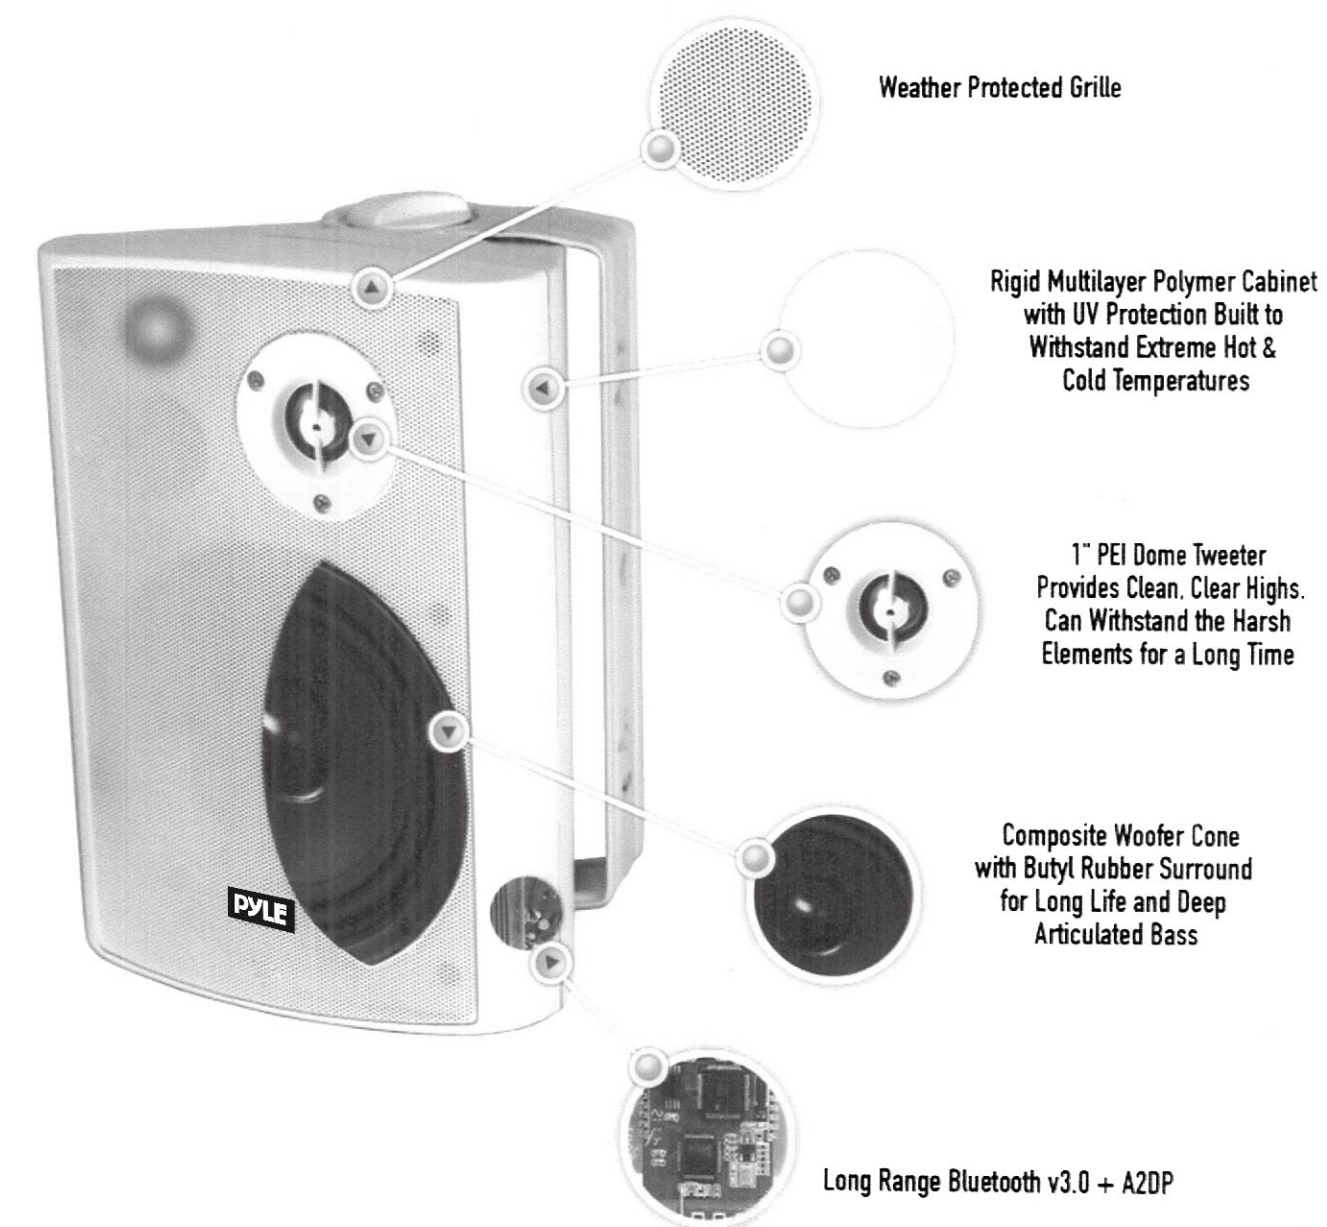

Model:	Speaker Size:	Color:
PDWR51BTWT	5.25"	White
PDWR52BTBK	5.25"	Black
PDWR61BTWT	6.5"	White
PDWR62BTBK	6.5"	Black

PYLE
PyleAudio.com

PYLE
PyleAudio.com

INDOOR/OUTDOOR BLUETOOTH WEATHERPROOF LOUDSPEAKERS

PACKAGE CONTENTS:

METHOD OF USE:

WIRING INDOOR/OUTDOOR BLUETOOTH WEATHERPROOF LOUDSPEAKERS

1: LED
2: DC IN
3: RIGHT SPEAKER OUTPUT
4: ON/OFF

- Turn ON iPhone, Android, or Other Bluetooth Device
- Open the Blue Tooth Function
- Search Blue Tooth Device:
Bluetooth network name "Pyle Audio"
- Pairing - Enter the Password: 0000
- Play Music via Android and or iTunes
- Control Volume via Bluetooth Device and Enjoy.
- 110V/ 240V

WIRELESS OUTDOOR SPEAKER CONSTRUCTION

5" / 6.5" Indoor/Outdoor Weatherproof Patio Speaker