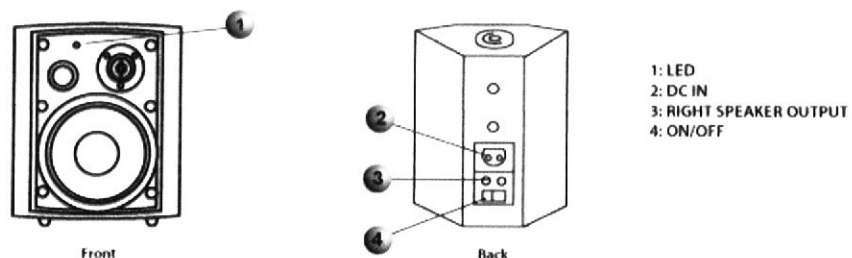

PACKAGE CONTENTS:

METHOD OF USE:

WIRING INDOOR/OUTDOOR BLUETOOTH WEATHERPROOF LOUDSPEAKERS

1: LED
2: DC IN
3: RIGHT SPEAKER OUTPUT
4: ON/OFF

- Turn ON iPhone, Android, or Other Bluetooth Device
- Open the Blue Tooth Function
- Search Blue Tooth Device:
Bluetooth network name "Pyle Audio"
- Pairing - Enter the Password: 0000
- Play Music via Android and or iTunes
- Control Volume via Bluetooth Device and Enjoy.
- 110V/ 240V