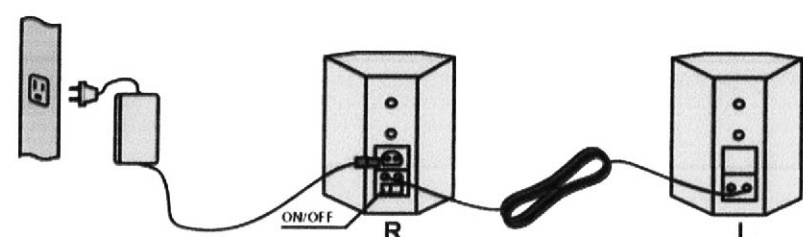

PACKAGE CONTENTS:

METHOD OF USE:

WIRING INDOOR/OUTDOOR BLUETOOTH WEATHERPROOF LOUDSPEAKERS

1: LED
2: DC IN
3: RIGHT SPEAKER OUTPUT
4: ON/OFF

- Turn ON iPhone, Android, or Other Bluetooth Device
- Open the Blue Tooth Function
- Search Blue Tooth Device:
Bluetooth network name "Pyle Audio"
- Pairing - Enter the Password: 0000
- Play Music via Android and or iTunes
- Control Volume via Bluetooth Device and Enjoy.
- 110V/ 240V