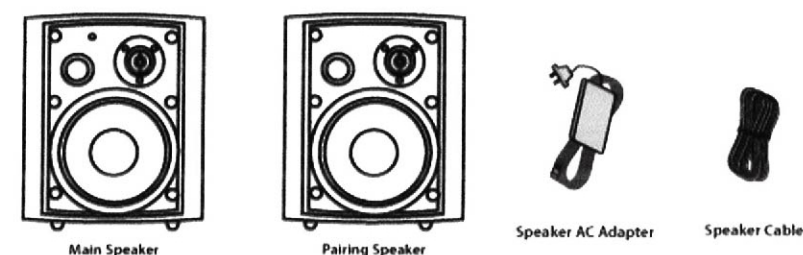

Model:	Speaker Size:	Color:
PDWR51BTWT	5.25"	White
PDWR52BTBK	5.25"	Black
PDWR61BTWT	6.5"	White
PDWR62BTBK	6.5"	Black

PYLE
PyleAudio.com

PYLE
PyleAudio.com

INDOOR/OUTDOOR BLUETOOTH WEATHERPROOF LOUDSPEAKERS

PACKAGE CONTENTS:

METHOD OF USE:

WIRING INDOOR/OUTDOOR BLUETOOTH WEATHERPROOF LOUDSPEAKERS

1: LED
2: DC IN
3: RIGHT SPEAKER OUTPUT
4: ON/OFF

- Turn ON iPhone, Android, or Other Bluetooth Device
- Open the Blue Tooth Function
- Search Blue Tooth Device:
Bluetooth network name "Pyle Audio"
- Pairing - Enter the Password: 0000
- Play Music via Android and or iTunes
- Control Volume via Bluetooth Device and Enjoy.
- 110V/ 240V