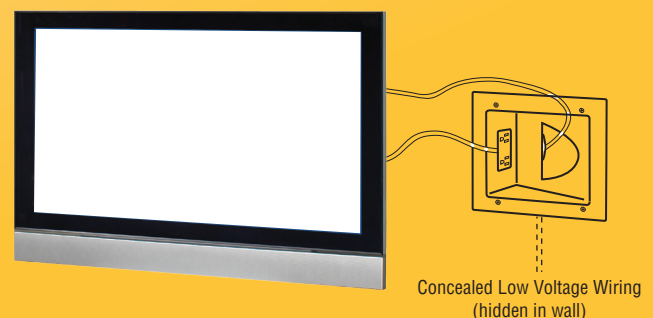

DataComm Electronics' new, patented Recessed Low Voltage Media Plate with Duplex Receptacle/Duplex Surge Suppressor offers the convenience of a duplex receptacle and a recessed plate with enough room to store low voltage cables behind your flat panel TV.

Features

- Low profile design fits behind the industry's thinnest mounts and TV's
- Conceal multiple AV cables behind your flat panel TV
- 15 Amp/125 Volt duplex receptacle - tamper resistant*
- Outlet box included
- Mounting wings are attached to the media plate and fasten tightly against the back of the drywall
- Quick and easy to install
- No additional parts necessary
- Available in 20 amp and surge models

ADDITIONAL 20 AMP FEATURES (45-0032-WH only)

- 20 Amp/125 Volt Duplex Receptacle* 5-20R
 - 2 Pole
 - 3 Wire Grounding
 - Push-In Rear Connection and Side Screw Terminals
 - Tamper Resistant

Back View

Replaceable
Surge Bloc®

45-0041-SB

Top View - Mounted Between Studs

Installation Diagram - Front View

Concealed Low Voltage Wiring
(hidden in wall)