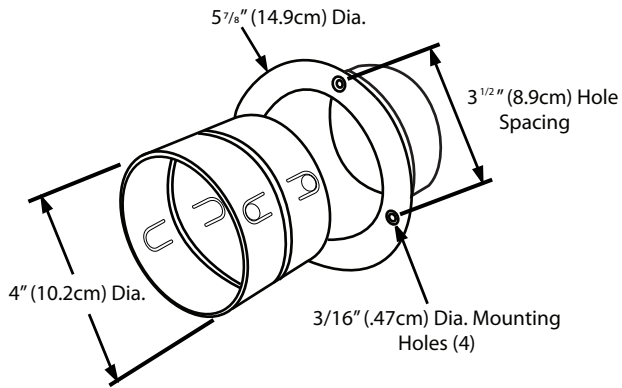

Dryer
EZDOCK
4" Easy clean out connector

Mounting Options

MODEL NO.	DESCRIPTION
EZDOCK	Dryer Dock Connector

GENERAL INFORMATION

- Dryer easy dock
- Plastic
- White
- 4" quick connect
- Push-pull design
- Easy to install
- Quick easy clean out
- 6" (15.2cm) W x 6" (15.2cm) H x 4.5" (11.4cm) D