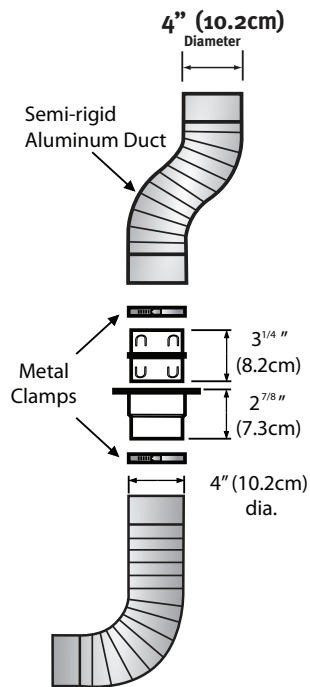

Dryer
EZDOCK
4" Easy clean out connector

Mounting Options

MODEL NO.	DESCRIPTION
EZDOCK	Dryer Dock Connector

GENERAL INFORMATION

- Dryer easy dock
- Plastic
- White
- 4" quick connect
- Push-pull design
- Easy to install
- Quick easy clean out
- 6" (15.2cm) W x 6" (15.2cm) H x 4.5" (11.4cm) D