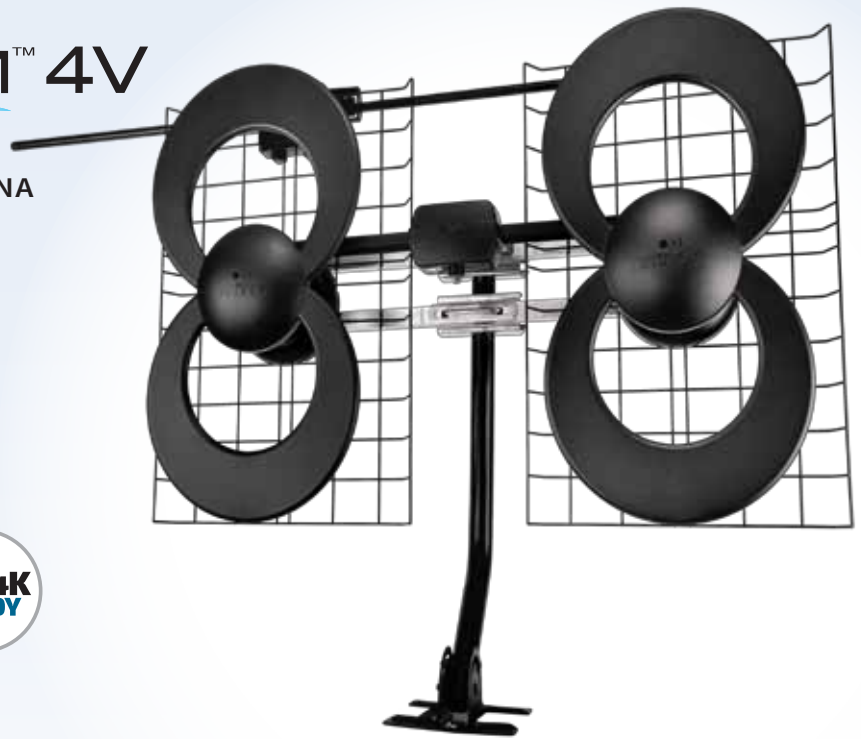

CLEARSTREAM™ 4V

ULTRA LONG RANGE
INDOOR/OUTDOOR HDTV ANTENNA
20in MOUNT

70+
MILE RANGE

The CLEARSTREAM™ 4V Antenna uses patented technology to receive TV signals 70 miles away from broadcast towers. Rated 4.5 stars, this antenna is ideal for suburban and rural areas where heavy foliage or roofing materials reduce the incoming signal.

Dedicated UHF and VHF multi-directional elements deliver range and reception in less than ideal locations. No other antenna can match its performance in such a compact form.

A Leader in Cutting-Edge Antenna Technology

Why do our antennas outperform the competition? The proof is in the patented loop design. The CLEARSTREAM™ series is engineered to respond to a greater range of frequencies along with a wide beam angle eliminating the need for rotation. In addition to the loop technology, the reflector focuses the antennas power for added range and also provides protection against multipath interference.

The CLEARSTREAM™ 4V Comes With:

- CLEARSTREAM™ 4V Antenna
- Reflector to enhance the signal performance
- 20in mount with pivoting foot to allow installation on vertical or horizontal surfaces

MODEL NUMBER	RANGE	BEAM ANGLE	GAIN	ASSEMBLED	WEIGHT	COLOR	WARRANTY
C4-V-CJM	70+ Miles	470 to 700MHz: 70 Degrees (Horizontal Plane) Reception Pattern	12.25 dBi	20.1"L x 28.2"W x 6.3"D	6.5 lbs	Black	Lifetime on Parts