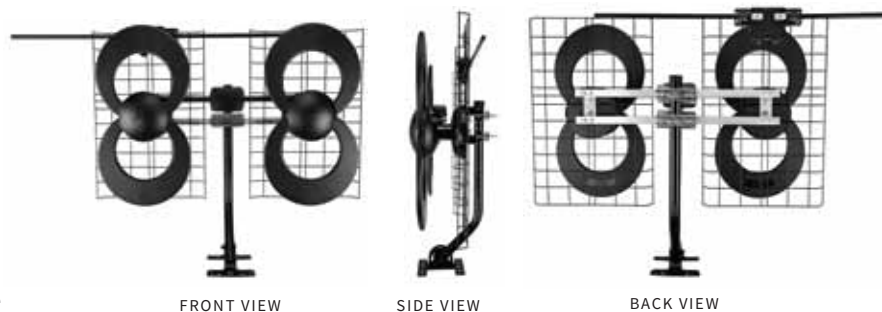

Dedicated UHF and VHF multi-directional elements deliver range and reception in less than ideal locations. No other antenna can match its performance in such a compact form.

A Leader in Cutting-Edge Antenna Technology

Why do our antennas outperform the competition? The proof is in the patented loop design. The CLEARSTREAM™ series is engineered to respond to a greater range of frequencies along with a wide beam angle eliminating the need for rotation. In addition to the loop technology, the reflector focuses the antennas power for added range and also provides protection against multipath interference.

The CLEARSTREAM™ 4V Comes With:

- CLEARSTREAM™ 4V Antenna
- Reflector to enhance the signal performance
- 20in mount with pivoting foot to allow installation on vertical or horizontal surfaces

MODEL NUMBER	RANGE	BEAM ANGLE	GAIN	ASSEMBLED	WEIGHT	COLOR	WARRANTY
C4-V-CJM	70+ Miles	470 to 700MHz: 70 Degrees (Horizontal Plane) Reception Pattern	12.25 dBi	20.1"L x 28.2"W x 6.3"D	6.5 lbs	Black	Lifetime on Parts