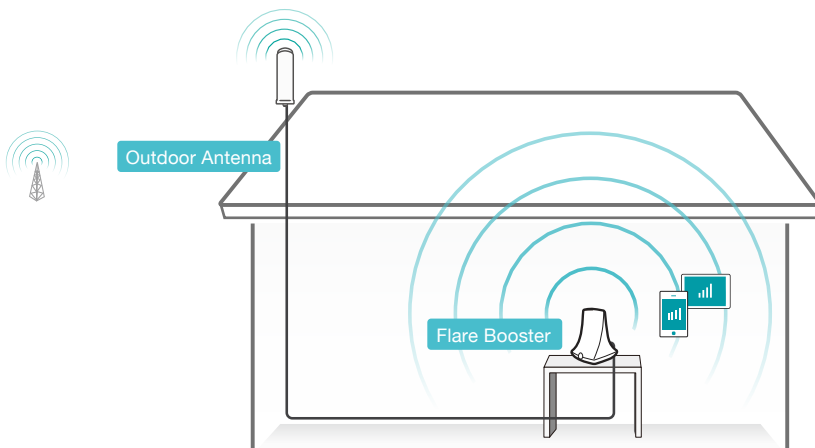

FLARE

Coverage up to 2,500 ft²

Voice & 4G LTE

All Carriers

Auto Gain Control

SureCall Flare®

Improving Cell Service for Homes up to 2,500 sq. ft.

Overview

Get better cell signals for all US cell carriers inside any home, cabin, small building or office up to 2,500 square feet. Flare uses a powerful signal booster that delivers 2X more cell signal boosting power to connect homes and small buildings with reliable call, text, and 4G LTE data coverage.

This multi-award winning signal booster features a built-in indoor omni-directional antenna that increases signal strength for multiple simultaneous users. Flare is trusted by thousands of customers across the US for its huge boosting power in a compact, streamlined package.

- Improves cell service for all US carrier's voice, text and 4G LTE data signals
- Increases signal strength for multiple users on all cellular devices, up to 2,500 sq ft
- Now with 2X more uplink power to reach faraway and hard to reach cell towers
- Omni-directional outdoor antenna captures signal from all directions
- Simple to set up with all components included for a light DIY install
- Industry best 3-year warranty and lifetime US-based tech support

Package Contents

Flare indoor booster, omni-directional outdoor antenna, RG-6 coax cable (50 ft) and AC power supply

Installation Example

The SureCall Flare signal booster

Specifications

Uplink Frequency Ranges (MHz):	698-716 / 776-787 / 824-849 / 1710-1755 / 1850-1915
Downlink Frequency Ranges (MHz):	728-746 / 746-757 / 869-894 / 1930-1995 / 2110-2155
Max Gain:	72 dB
Impedance:	75Ω in / 50Ω out
Max Uplink Power:	26.0 dBm
Cable:	RG6 (50 ft.)
RF Connectors:	F Female
FCC ID:	RSNFLARE-3

► Patent No. US 8,867,572 B1; US 9,100,839 B2

48346 Milmont Dr.
Fremont, CA 94538
www.SureCall.com

info@surecall.com
888-365-6283

Flare (PART: SC-Poly-DT-O-Kit; UPC: 858507006403)