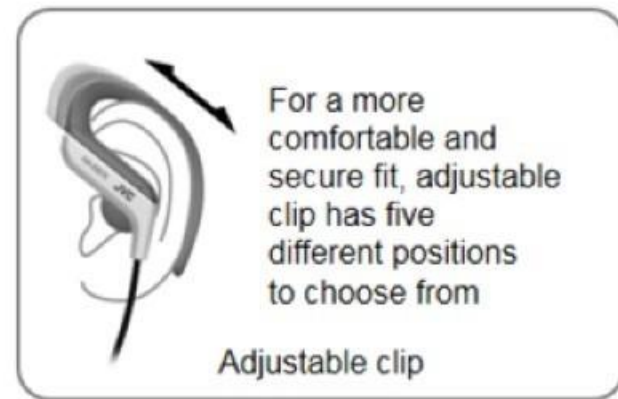

HA-EB75

Final Package Design

Main Features

- Slide adjustable sport ear clip headset
- Five selectable positions for the most secure fit
- Splash-proof (IPX2) ideal for sports and fitness
- Powerful sound with bass boosting earpieces
- 1.2m cable with gold-plated plug
- Best Value $12.95