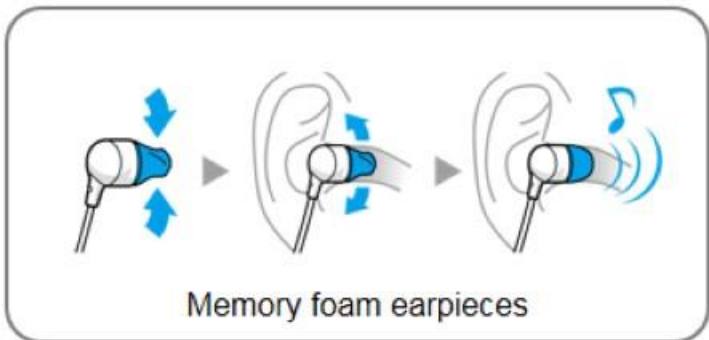

HA-FX38M

marshmallow