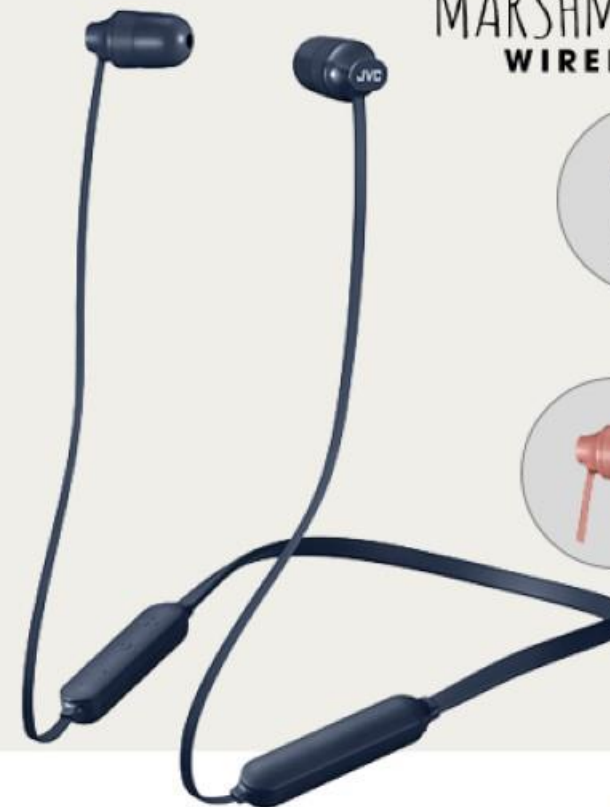

JVC

HA-F19BT

Main Features

 Bluetooth®

- Bud type wireless headphones for secure and comfortable
- 6.5 hours of wireless listening with rechargeable battery
- Sweat proof (IPX2)
- Voice-assistant compatible
- Integrated 3-button remote with mic

Best Value: \$29.95

JVC

HA-FX35BT

MARSHMALLOW
WIRELESS

Main Features

- Secure and comfortable fit with flexible soft-band
- 8 hours of wireless listening with rechargeable battery
- Rain proof (IPX4)
- Tangle-free flat cable and Magnetic Housing
- 2 sizes (S/M) of memory foam earpieces
- Voice-assistant compatible