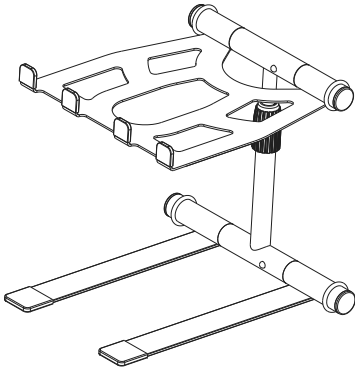

PLPTS55

PYLE

PyleUSA.com

Universal Foldable DJ Laptop Stand

Professional Portable Telescoping Height Stand with Second Accessory Tray,
Handy Carrying Bag Included

USER MANUAL

This user manual will help you assemble this product safely and quickly, so please spend a few minutes to read through this assembly information.

Step 1

To fold stand; extend telescoping neck to appropriate height.

Step 2

Press retaining pin until legs fold up. Retaining pin should pop into second hole, holding unit legs folded closed.

Step 3

Do the same with main shelf until completely folded.

Step 4

Features:

- Safe & Reliable Device Placement
- Rugged & Durable Metal Construction
- Stable & Ergonomic Desktop / Tabletop Design
- Height Adjustable Assembly
- Holds All Sizes of Laptop, iPad, and Tablets
- Double Peg Holding Tray Keeps Laptop Secure in Demanding Environments
- Telescoping Height Adjustment With Rotating Tray
- Lightweight and Sturdy Unit
- Folds Flat to be Convenient and Portable
- Fits in Backpack or Handy Carrying Bag
- Suitable Use for Home, Studio or On the Road
- Four Prong Anti-Slip Tray Holds Laptop Securely in Demanding Environments
- *Some Assembly Required

Technical Specs:

- Construction Material: Steel Alloy
- Maximum Device Weight Load Capacity: 8 lbs.
- Bracket-to-Bracket Width: 10.6" -inches
- Dimensions Folded: 10.6" x 12.6" x 1" inch
- Dimensions Unfolded: 10.6" x 9.4" x 12.6"- 15.7" inch
- Laptop Shelf Dimensions: 8.6" x 9" inch
- Telescoping Adjustable Length: 12.6" - 16.7" inch