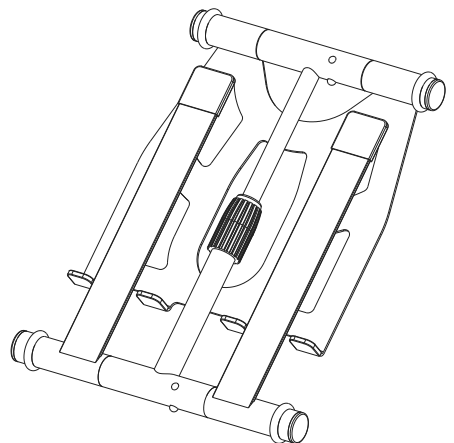

Step 1

To fold stand; extend telescoping neck to appropriate height.

Step 2

Press retaining pin until legs fold up. Retaining pin should pop into second hole, holding unit legs folded closed.

Step 3

Do the same with main shelf until completely folded.

Step 4

Features:

- Safe & Reliable Device Placement
- Rugged & Durable Metal Construction
- Stable & Ergonomic Desktop / Tabletop Design
- Height Adjustable Assembly
- Holds All Sizes of Laptop, iPad, and Tablets
- Double Peg Holding Tray Keeps Laptop Secure in Demanding Environments
- Telescoping Height Adjustment With Rotating Tray
- Lightweight and Sturdy Unit
- Folds Flat to be Convenient and Portable
- Fits in Backpack or Handy Carrying Bag
- Suitable Use for Home, Studio or On the Road
- Four Prong Anti-Slip Tray Holds Laptop Securely in Demanding Environments
- *Some Assembly Required

Technical Specs:

- Construction Material: Steel Alloy
- Maximum Device Weight Load Capacity: 8 lbs.
- Bracket-to-Bracket Width: 10.6" -inches
- Dimensions Folded: 10.6" x 12.6" x 1" inch
- Dimensions Unfolded: 10.6" x 9.4" x 12.6"- 15.7" inch
- Laptop Shelf Dimensions: 8.6" x 9" inch
- Telescoping Adjustable Length: 12.6" - 16.7" inch