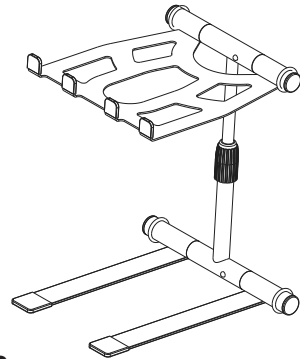

PLPTS55

PYLE

PyleUSA.com

Universal Foldable DJ Laptop Stand

Professional Portable Telescoping Height Stand with Second Accessory Tray,
Handy Carrying Bag Included

USER MANUAL

This user manual will help you assemble this product safely and quickly, so please spend a few minutes to read through this assembly information.

Step 1

To fold stand; extend telescoping neck to appropriate height.

Step 2

Press retaining pin until legs fold up. Retaining pin should pop into second hole, holding unit legs folded closed.

Step 3

Do the same with main shelf until completely folded.

Step 4

Features:

- Safe & Reliable Device Placement
- Rugged & Durable Metal Construction
- Stable & Ergonomic Desktop / Tabletop Design
- Height Adjustable Assembly
- Holds All Sizes of Laptop, iPad, and Tablets
- Double Peg Holding Tray Keeps Laptop Secure in Demanding Environments
- Telescoping Height Adjustment With Rotating Tray
- Lightweight and Sturdy Unit
- Folds Flat to be Convenient and Portable
- Fits in Backpack or Handy Carrying Bag
- Suitable Use for Home, Studio or On the Road
- Four Prong Anti-Slip Tray Holds Laptop Securely in Demanding Environments
- *Some Assembly Required

Technical Specs:

- Construction Material: Steel Alloy
- Maximum Device Weight Load Capacity: 8 lbs.
- Bracket-to-Bracket Width: 10.6" -inches
- Dimensions Folded: 10.6" x 12.6" x 1" inch
- Dimensions Unfolded: 10.6" x 9.4" x 12.6"- 15.7" inch
- Laptop Shelf Dimensions: 8.6" x 9" inch
- Telescoping Adjustable Length: 12.6" - 16.7" inch