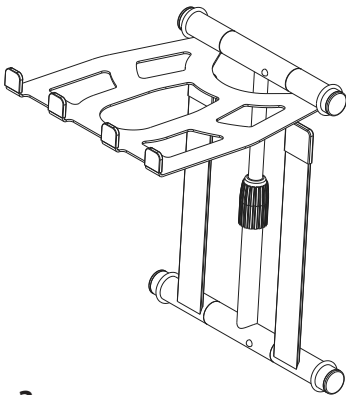

PLPTS55

PYLE

PyleUSA.com

Universal Foldable DJ Laptop Stand

Professional Portable Telescoping Height Stand with Second Accessory Tray,
Handy Carrying Bag Included

USER MANUAL

This user manual will help you assemble this product safely and quickly, so please spend a few minutes to read through this assembly information.

Step 1

To fold stand; extend telescoping neck to appropriate height.

Step 2

Press retaining pin until legs fold up. Retaining pin should pop into second hole, holding unit legs folded closed.

Step 3

Do the same with main shelf until completely folded.

Step 4

Features:

- Safe & Reliable Device Placement
- Rugged & Durable Metal Construction
- Stable & Ergonomic Desktop / Tabletop Design
- Height Adjustable Assembly
- Holds All Sizes of Laptop, iPad, and Tablets
- Double Peg Holding Tray Keeps Laptop Secure in Demanding Environments
- Telescoping Height Adjustment With Rotating Tray
- Lightweight and Sturdy Unit
- Folds Flat to be Convenient and Portable
- Fits in Backpack or Handy Carrying Bag
- Suitable Use for Home, Studio or On the Road
- Four Prong Anti-Slip Tray Holds Laptop Securely in Demanding Environments
- *Some Assembly Required

Technical Specs:

- Construction Material: Steel Alloy
- Maximum Device Weight Load Capacity: 8 lbs.
- Bracket-to-Bracket Width: 10.6" -inches
- Dimensions Folded: 10.6" x 12.6" x 1" inch
- Dimensions Unfolded: 10.6" x 9.4" x 12.6"- 15.7" inch
- Laptop Shelf Dimensions: 8.6" x 9" inch
- Telescoping Adjustable Length: 12.6" - 16.7" inch