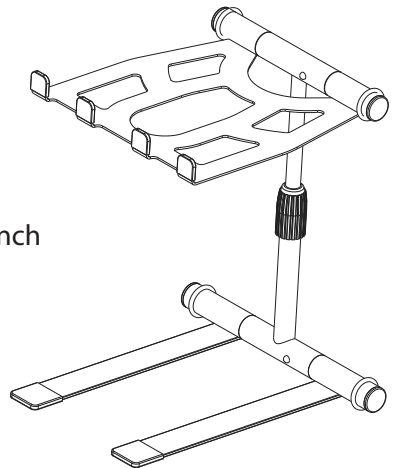

Step 1

To fold stand; extend telescoping neck to appropriate height.

Step 2

Press retaining pin until legs fold up. Retaining pin should pop into second hole, holding unit legs folded closed.

Step 3

Do the same with main shelf until completely folded.

Step 4

Features:

- Safe & Reliable Device Placement
- Rugged & Durable Metal Construction
- Stable & Ergonomic Desktop / Tabletop Design
- Height Adjustable Assembly
- Holds All Sizes of Laptop, iPad, and Tablets
- Double Peg Holding Tray Keeps Laptop Secure in Demanding Environments
- Telescoping Height Adjustment With Rotating Tray
- Lightweight and Sturdy Unit
- Folds Flat to be Convenient and Portable
- Fits in Backpack or Handy Carrying Bag
- Suitable Use for Home, Studio or On the Road
- Four Prong Anti-Slip Tray Holds Laptop Securely in Demanding Environments
- *Some Assembly Required

Technical Specs:

- Construction Material: Steel Alloy
- Maximum Device Weight Load Capacity: 8 lbs.
- Bracket-to-Bracket Width: 10.6" -inches
- Dimensions Folded: 10.6" x 12.6" x 1" inch
- Dimensions Unfolded: 10.6" x 9.4" x 12.6"- 15.7" inch
- Laptop Shelf Dimensions: 8.6" x 9" inch
- Telescoping Adjustable Length: 12.6" - 16.7" inch