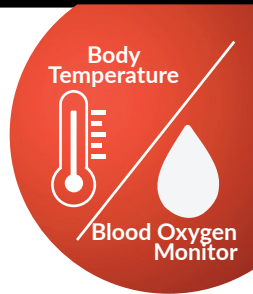

SC-175SWT

BATTERY DETAILS

Battery Type:	Lithium ion
Battery Voltage (Volts):	3.7
Battery Capacity (mAh):	160
Number of Battery Cells:	1
Energy Content (Watt Hours):	0.592
Weight of Battery (grams):	3.26

1.4" Touch Screen Smartwatch with **Body Temperature** Monitor

100+ Watch Faces

Body Temperature

Blood Oxygen Saturation

Heart Rate

Blood Pressure

All-Day Activity

PRODUCT DETAILS: