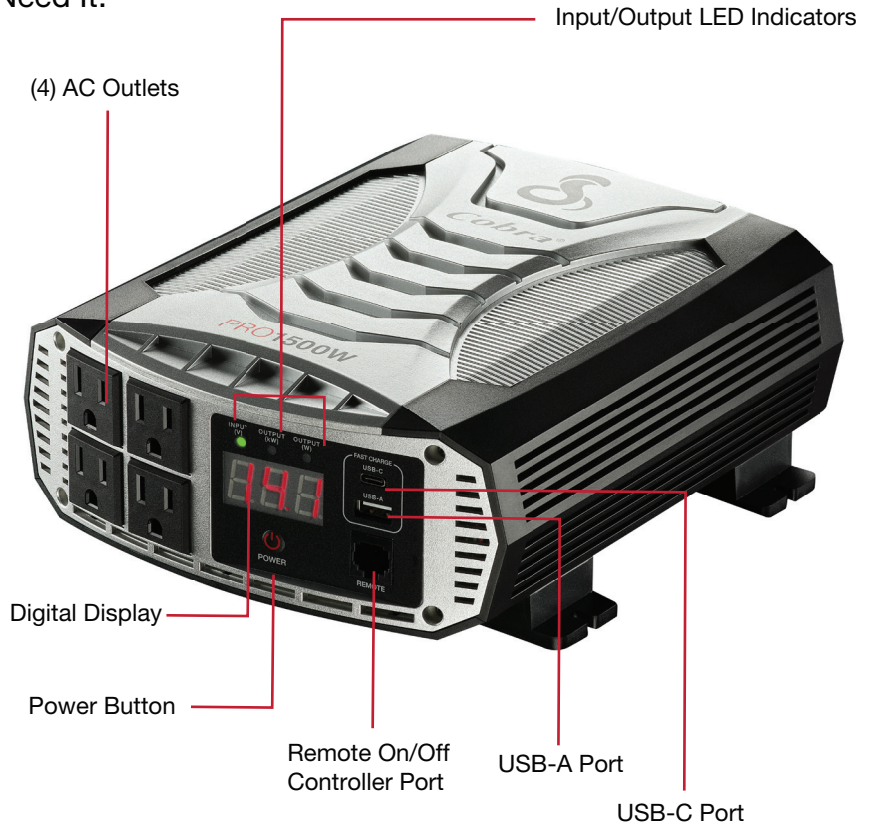

Professional Grade Power Inverter with Fast Charge USB

The PRO 1500W is ideal for cross-country professional drivers, travelers, service contractors, campers, RV enthusiasts or for when a power outage occurs. Count on Cobra for Power Where You Need It.

Product Features

**1500 Watts Continuous Power
3000 Watts Peak Power**

90% Efficiency

**(4) GFCI Protected
AC Outlets**

**USB-A Fast Charge Port
USB-C Fast Charge Port**

LED Digital Display

**Compatible with Cobra
Remote On/Off Controller
with Fast Charge USB***
*Sold Separately

Pentagon Protection® Safety

Rugged Industrial Design

cETL Certified

*Optional Cobra Remote On/Off Controller with Fast Charge USB to monitor & charge devices from anywhere inside your vehicle

What's Included:

- Cobra CPI1500W Power Inverter
- 48-inch #4 AWG Power Cables
- Terminal Protector Boots
- Quick Start Guide

Appliance Wattage Reference Chart

Continuous Power	1500W
Surge Power	3000W
Efficiency Rating	90%
No-load draw	< .6A
Output Waveform	Modified Sine Wave
Input Voltage Range	10 - 15.0V DC
Output Voltage Range	115V AC, 60Hz, 13.0A, 1500W
Low Voltage Alarm	11.5V DC, 10.5V Selectable Option
Low Voltage Cut-Off	10.5V DC, 9.5V DC Selectable Option
AC Receptacles	4 GFCI Protected AC Outputs
Fast Charge USB-A Output	5V/3.0A, 9V/1.67A Fast Charge
Fast Charge USB-C Output	5V/3.0A, 9V/1.67A Fast Charge
Remote-Ready Output Port	Yes
Remote Included*	No
12V Vehicle Accessory Cable	No
Includes Direct-to-Battery Cables	Yes
Direct-to-Battery Cables	48" #4 AWG Cables
Thermal Shut-Down	Yes
Reverse Polarity Protection	Yes
Volt/Watt Meter	7-Segment LED Display
Warranty	2 Year
Package Type	Gift Carton
Product Weight	3.85 lbs
Product dimensions	3.46"H x 8.35"W x 9.84"D
Package dimensions	4.88"H x 9.45"W x 12.2"D
Master pack quantity	4
Master pack dimensions	10.24"H x 12.6"W x 19.69"D
Master pack weight	22.7 lbs
UPC	0 28377 31562 6
Master pack barcode	1 00 28377 31562 3