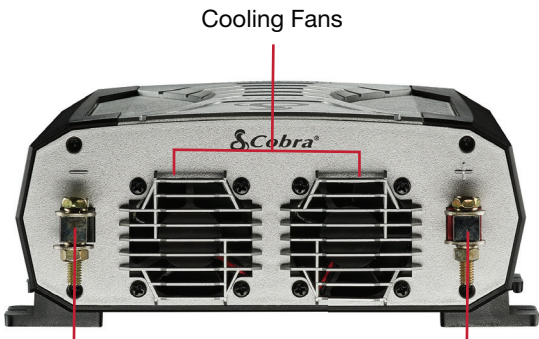

Professional Grade Power Inverter with Fast Charge USB

The PRO 1500W is ideal for cross-country professional drivers, travelers, service contractors, campers, RV enthusiasts or for when a power outage occurs. Count on Cobra for Power Where You Need It.

Product Features

**1500 Watts Continuous Power
3000 Watts Peak Power**

90% Efficiency

**(4) GFCI Protected
AC Outlets**

**USB-A Fast Charge Port
USB-C Fast Charge Port**

LED Digital Display

**Compatible with Cobra
Remote On/Off Controller
with Fast Charge USB***
*Sold Separately

Pentagon Protection® Safety

Rugged Industrial Design

cETL Certified