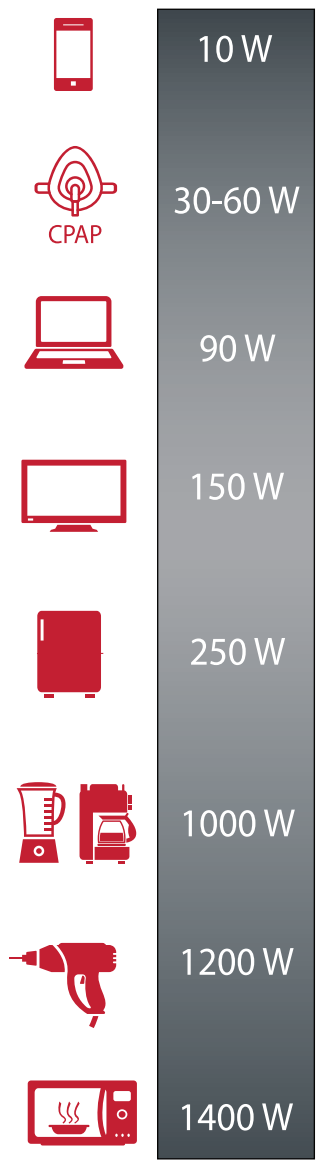

Professional Grade Power Inverter with Fast Charge USB

The PRO 1500W is ideal for cross-country professional drivers, travelers, service contractors, campers, RV enthusiasts or for when a power outage occurs. Count on Cobra for Power Where You Need It.

Product Features

**1500 Watts Continuous Power
3000 Watts Peak Power**

90% Efficiency

**(4) GFCI Protected
AC Outlets**

**USB-A Fast Charge Port
USB-C Fast Charge Port**

LED Digital Display

**Compatible with Cobra
Remote On/Off Controller
with Fast Charge USB***
*Sold Separately

Pentagon Protection® Safety

Rugged Industrial Design

cETL Certified

*Optional Cobra Remote On/Off Controller with Fast Charge USB to monitor & charge devices from anywhere inside your vehicle

What's Included:

- Cobra CPI1500W Power Inverter
- 48-inch #4 AWG Power Cables
- Terminal Protector Boots
- Quick Start Guide

Appliance Wattage Reference Chart

Continuous Power	1500W
Surge Power	3000W
Efficiency Rating	90%
No-load draw	< .6A
Output Waveform	Modified Sine Wave
Input Voltage Range	10 - 15.0V DC
Output Voltage Range	115V AC, 60Hz, 13.0A, 1500W
Low Voltage Alarm	11.5V DC, 10.5V Selectable Option
Low Voltage Cut-Off	10.5V DC, 9.5V DC Selectable Option
AC Receptacles	4 GFCI Protected AC Outputs
Fast Charge USB-A Output	5V/3.0A, 9V/1.67A Fast Charge
Fast Charge USB-C Output	5V/3.0A, 9V/1.67A Fast Charge
Remote-Ready Output Port	Yes
Remote Included*	No
12V Vehicle Accessory Cable	No
Includes Direct-to-Battery Cables	Yes
Direct-to-Battery Cables	48" #4 AWG Cables
Thermal Shut-Down	Yes
Reverse Polarity Protection	Yes
Volt/Watt Meter	7-Segment LED Display
Warranty	2 Year
Package Type	Gift Carton
Product Weight	3.85 lbs
Product dimensions	3.46"H x 8.35"W x 9.84"D
Package dimensions	4.88"H x 9.45"W x 12.2"D
Master pack quantity	4
Master pack dimensions	10.24"H x 12.6"W x 19.69"D
Master pack weight	22.7 lbs
UPC	0 28377 31562 6
Master pack barcode	1 00 28377 31562 3