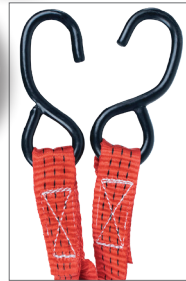

Adjustable-Length Nylon Tie Downs with Cambuckle & S-Hooks, 4 Pack

Customizable length for more secure loads

- Rugged & reliable for long life & usage both inside trucks & outside on truck beds
- 1" wide, reinforced nylon straps with steel S-hooks to secure cargo
- 4-1/3" hooks are plastic coated for greater durability & to prevent damage to cargo; hooks are looped through strapping as well as secured with double stitching for greater holding power
- Metal cambuckle adjusts for quick & easy tightening to hold load securely

MT10210 | UPC: N/A

Trusted by moving professionals for decades, Monster Trucks supplies a wide variety of rugged and durable moving supplies.

These Nylon Tie Downs with Cambuckle, 4 pack, have steel S hooks on each end to secure loads in place. They adjust from 1 ft. to 6 ft. in length and will secure loads up to 317 lbs.

Make your next move easier with Monster Trucks—Your Moving Supplies Authority.

Product Dimensions (each):

Length ... adjustable from 1 ft. - 6 ft.
Width 1 in.
Weight 0.75 lbs.
Workload limit 317 lbs.
Min. break strength 951 lbs.