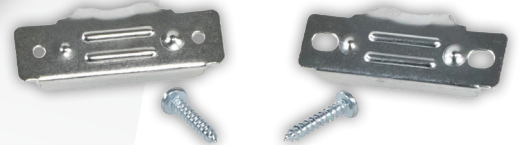

### COPPER CONNECTORS

Attach securely for easy installation

### RIGHT-ANGLE PLUG HEAD

Keeps cord close to the wall

**⚠ WARNING:** Cancer and Reproductive Harm - [www.P65warnings.ca.gov](http://www.P65warnings.ca.gov)

Washing Machine Hoses

Dishwasher Hoses

Ice Maker Hoses