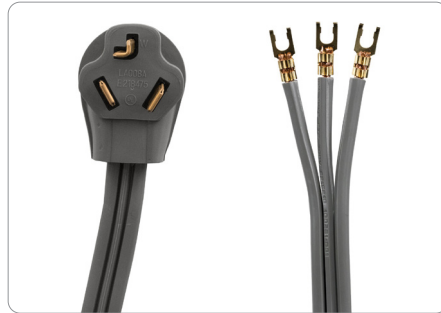

# 4ft 3-Wire Open-End-Connector 30-Amp Dryer Cord

90-1010 | UPC: 086844910101

## DESCRIPTION:

For years, licensed plumbers, electricians and appliance installers have relied on Certified Appliance Accessories for their power cords, hoses and connectors. Now you can too. Enjoy the convenience offered by this dryer cord from Certified Appliance Accessories. Its flexibility and durability ensure a reliable connection for your next home installation project. This high-quality dryer cord has been thoroughly tested and is backed by a 5-year limited warranty. Follow our illustrated, step-by-step directions included in the packaging. Always consult your appliance's installation instructions and manual for the correct specifications to ensure this is the right cord for you. Thank you for choosing Certified Appliance Accessories—Your Appliance Connection Solution.

## Package Dimensions:

- Width: 5 in.
- Height: 2 in.
- Length: 5.75 in.
- Weight: 1.05 lbs.

**Shippable to:** US, Canada and Mexico

**Warranty:** 5-year warranty

## PACKAGE CONTAINS:

- 250V cord with right-angle plug head that keeps the cord close to the wall
- Preattached copper open-end connectors for secure hookup
- Three 10-gauge wires
- 2-piece cord clamp with screws provides protection against strain on terminals