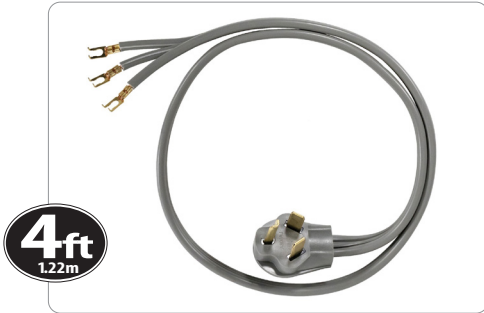

# 4ft 3-Wire Open-End-Connector 30-Amp Dryer Cord

90-1010 | UPC: 086844910101

## DESCRIPTION:

For years, licensed plumbers, electricians and appliance installers have relied on Certified Appliance Accessories for their power cords, hoses and connectors. Now you can too. Enjoy the convenience offered by this dryer cord from Certified Appliance Accessories. Its flexibility and durability ensure a reliable connection for your next home installation project. This high-quality dryer cord has been thoroughly tested and is backed by a 5-year limited warranty. Follow our illustrated, step-by-step directions included in the packaging. Always consult your appliance's installation instructions and manual for the correct specifications to ensure this is the right cord for you. Thank you for choosing Certified Appliance Accessories—Your Appliance Connection Solution.

## Package Dimensions:

- Width: 5 in.
- Height: 2 in.
- Length: 5.75 in.
- Weight: 1.05 lbs.

**Shippable to:** US, Canada and Mexico

**Warranty:** 5-year warranty

## PACKAGE CONTAINS:

- 250V cord with right-angle plug head that keeps the cord close to the wall
- Preattached copper open-end connectors for secure hookup
- Three 10-gauge wires
- 2-piece cord clamp with screws provides protection against strain on terminals