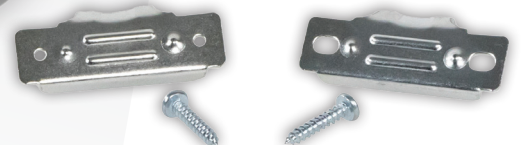

Accessory for the Range

**3-WIRE OPEN-END-CONNECTOR
50-AMP RANGE CORD, 4ft**
90-1070 | UPC: 086844910705

Your Appliance Connection Solution®

Conquer Your Electric Range Wiring Hookup

Heavy-duty, flexible cord for reliable connections

HIGH-QUALITY MATERIALS

Meet or exceed industry certification standards & most appliance manufacturer requirements

COPPER CONNECTORS

Attach securely for easy installation

RIGHT-ANGLE PLUG

Keeps cord close to wall

⚠ WARNING: Cancer and Reproductive Harm - www.P65warnings.ca.gov

- 3 WIRE**
- 6/2 + 8/1 GAUGE SRDT**
- 50 AMP**
- PLUG**
- 125/250 VOLT**
- UL**

- Washing Machine Hoses
- Dishwasher Hoses
- Ice Maker Hoses
- Water Inlet Hoses
- Water Heater Connectors
- Dryer Cords, Ducts & Kits
- Range Accessories
- Power Supply & Extension Cords
- Gas Dryer/Range Connectors
- Fittings & Hardware