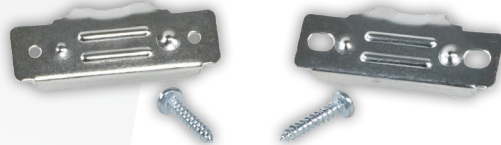

Accessory for the Dryer

3-WIRE OPEN-END-CONNECTOR 30-AMP DRYER CORD, 6ft

90-1014 | UPC: 086844910149

Your Appliance Connection Solution®

Conquer Your Electric Dryer Wiring Hookup

Heavy-duty, flexible cord for reliable connections

HIGH-QUALITY MATERIALS

Meet or exceed industry certification standards & most appliance manufacturer requirements

COPPER CONNECTORS

Attach securely for easy installation

RIGHT-ANGLE PLUG HEAD

Keeps cord close to the wall