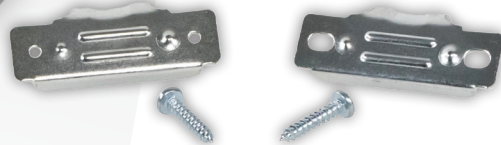

Accessory for the Dryer

3-WIRE EYELET 30-AMP DRYER CORD, 4ft

90-1020 | UPC: 086844910200

Your Appliance Connection Solution®

Conquer Your Electric Dryer Wiring Hookup

Heavy-duty, flexible cord for reliable connections

HIGH-QUALITY MATERIALS

Meet or exceed industry certification standards & most appliance manufacturer requirements

COPPER CONNECTORS

Attach securely for easy installation

RIGHT-ANGLE PLUG HEAD

Keeps cord close to the wall

⚠ WARNING: Cancer and Reproductive Harm - www.P65warnings.ca.gov

- 3 WIRE**
- 10/3 GAUGE SRDT**
- 30 AMP**
- PLUG**
- 125/250 VOLT**

- Washing Machine Hoses
- Dishwasher Hoses
- Ice Maker Hoses
- Water Inlet Hoses
- Water Heater Connectors
- Dryer Cords, Ducts & Kits
- Range Accessories
- Power Supply & Extension Cords
- Gas Dryer/Range Connectors
- Fittings & Hardware