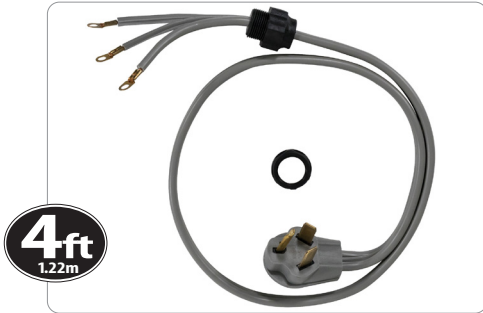

Accessories for the Dryer

Your Appliance Connection Solution®

4ft 3-Wire Eyelet 30-Amp Dryer Cord with Quick Connect

90-1020QC | UPC: 086844901024

DESCRIPTION:

For years, licensed plumbers, electricians and appliance installers have relied on Certified Appliance Accessories for their power cords, hoses and connectors. Now you can too. Enjoy the convenience offered by this dryer cord from Certified Appliance Accessories. Its flexibility and durability ensure a reliable connection for your next home installation project. This high-quality dryer cord has been thoroughly tested and is backed by a 5-year limited warranty. Follow our illustrated, step-by-step directions included in the packaging. Always consult your appliance's installation instructions and manual for the correct specifications to ensure this is the right cord for you. Thank you for choosing Certified Appliance Accessories—Your Appliance Connection Solution.

Package Dimensions:

- Width: 6 in.
- Height: 2 in.
- Length: 6.5 in.
- Weight: 1.05 lbs.

Shippable to: US, Canada and Mexico

Warranty: 5-year warranty

FEATURES:

- Meets or exceeds industry certification standards & requirements of most appliance manufacturers
- Quick-Connect design ensures easy installation
- UL® (Underwriters Laboratories®) listed

PACKAGE CONTAINS:

- 250V cord with right-angle plug head that keeps the cord close to the wall
- Preattached copper eyelets for secure hookup
- Three 10-gauge wires
- Molded-on strain-relief connector & attached nut