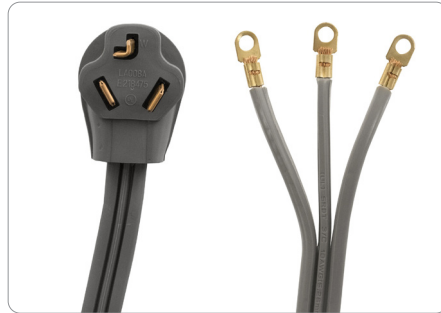

Accessories for the Dryer

Your Appliance Connection Solution®

4ft 3-Wire Eyelet 30-Amp Dryer Cord with Quick Connect

90-1020QC | UPC: 086844901024

DESCRIPTION:

For years, licensed plumbers, electricians and appliance installers have relied on Certified Appliance Accessories for their power cords, hoses and connectors. Now you can too. Enjoy the convenience offered by this dryer cord from Certified Appliance Accessories. Its flexibility and durability ensure a reliable connection for your next home installation project. This high-quality dryer cord has been thoroughly tested and is backed by a 5-year limited warranty. Follow our illustrated, step-by-step directions included in the packaging. Always consult your appliance's installation instructions and manual for the correct specifications to ensure this is the right cord for you. Thank you for choosing Certified Appliance Accessories—Your Appliance Connection Solution.

Package Dimensions:

- Width: 6 in.
- Height: 2 in.
- Length: 6.5 in.
- Weight: 1.05 lbs.

Shippable to: US, Canada and Mexico

Warranty: 5-year warranty

FEATURES:

- Meets or exceeds industry certification standards & requirements of most appliance manufacturers
- Quick-Connect design ensures easy installation
- UL® (Underwriters Laboratories®) listed

PACKAGE CONTAINS:

- 250V cord with right-angle plug head that keeps the cord close to the wall
- Preattached copper eyelets for secure hookup
- Three 10-gauge wires
- Molded-on strain-relief connector & attached nut