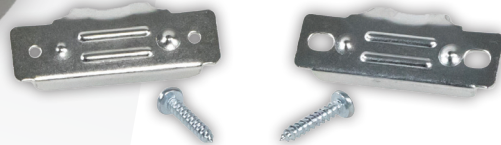

Accessory for the Dryer

3-WIRE EYELET 30-AMP DRYER CORD, 5ft

90-1022 | UPC: 086844910224

Your Appliance Connection Solution®

Conquer Your Electric Dryer Wiring Hookup

Heavy-duty, flexible cord for reliable connections

HIGH-QUALITY MATERIALS

Meet or exceed industry certification standards & most appliance manufacturer requirements

COPPER CONNECTORS

Attach securely for easy installation

RIGHT-ANGLE PLUG HEAD

Keeps cord close to the wall

⚠ WARNING: Cancer and Reproductive Harm - www.P65warnings.ca.gov

- 3 WIRE**
- 10/3 GAUGE SRDT**
- 30 AMP**
- PLUG**
- 125/250 VOLT**

Washing Machine Hoses

Dishwasher Hoses

Ice Maker Hoses

Water Inlet Hoses