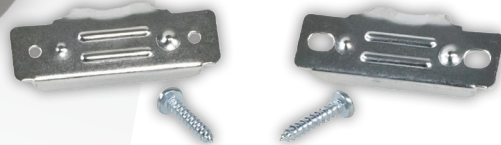

Accessory for the Dryer

3-WIRE EYELET 30-AMP DRYER CORD, 6ft

90-1024 | UPC: 086844910248

Your Appliance Connection Solution®

Conquer Your Electric Dryer Wiring Hookup

Heavy-duty, flexible cord for reliable connections

HIGH-QUALITY MATERIALS

Meet or exceed industry certification standards & most appliance manufacturer requirements

COPPER CONNECTORS

Attach securely for easy installation

6ft
1.83m

5 YEAR WARRANTY

RIGHT-ANGLE PLUG HEAD

Keeps cord close to the wall

⚠ WARNING: Cancer and Reproductive Harm - www.P65warnings.ca.gov

3
WIRE

10/3
GAUGE
SRDT

30
AMP

J
PLUG

125/250
VOLT

Washing Machine Hoses