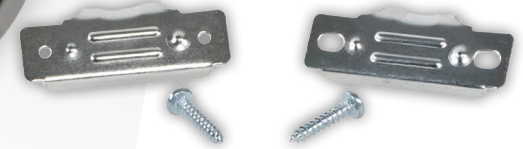

### COPPER CONNECTORS

Attach securely for easy installation

**10ft**  
3.05m

**5 YEAR WARRANTY**

### RIGHT-ANGLE PLUG HEAD

Keeps cord close to the wall

- 3 WIRE**
- 10/3 GAUGE SRDT**
- 30 AMP**
- PLUG**
- 125/250 VOLT**

**WARNING:** Cancer and Reproductive Harm - www.P65warnings.ca.gov

Washing Machine Hoses