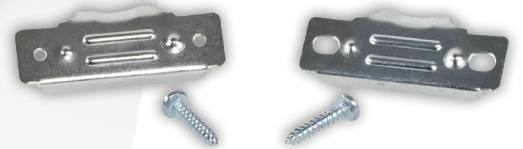

### COPPER CONNECTORS

Attach securely for easy installation

**4ft**  
1.22m

**5 YEAR WARRANTY**

### RIGHT-ANGLE PLUG

Keeps cord close to wall

**WARNING:** Cancer and Reproductive Harm - [www.P65warnings.ca.gov](http://www.P65warnings.ca.gov)

- Washing Machine Hoses
- Dishwasher Hoses
- Ice Maker Hoses
- Water Inlet Hoses
- Water Heater Connectors
- Dryer Cords, Ducts & Kits
- Range Accessories
- Power Supply & Extension Cords
- Gas Dryer/Range Connectors
- Fittings & Hardware