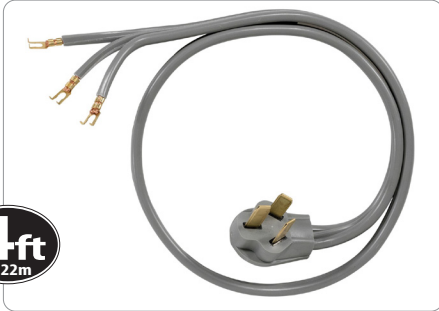

# 4ft 3-Wire Open-End-Connector 40-Amp Range Cord

90-1050 | UPC: 086844910507

## DESCRIPTION:

For years, licensed plumbers, electricians and appliance installers have relied on Certified Appliance Accessories for their power cords, hoses and connectors. Now you can too. Enjoy the convenience offered by this range cord from Certified Appliance Accessories. Its flexibility and durability ensure a reliable connection for your next home installation project. This high-quality range cord has been thoroughly tested and is backed by a 5-year limited warranty. Follow our illustrated, step-by-step directions included in the packaging. Always consult your appliance's installation instructions and manual for the correct specifications to ensure this is the right cord for you. Thank you for choosing Certified Appliance Accessories—Your Appliance Connection Solution.

## Package Dimensions:

- Width: 6 in.
- Height: 2 in.
- Length: 6 in.
- Weight: 1.05 lbs.

**Shippable to:** US, Canada and Mexico

**Warranty:** 5-year warranty

## PACKAGE CONTAINS:

- 250V cord with right-angle plug head that keeps the cord close to the wall
- Preattached copper open-end connectors for secure hookup
- Two 8-gauge wires plus one 10-gauge wire
- 2-piece cord clamp with screws provides protection against strain on terminals