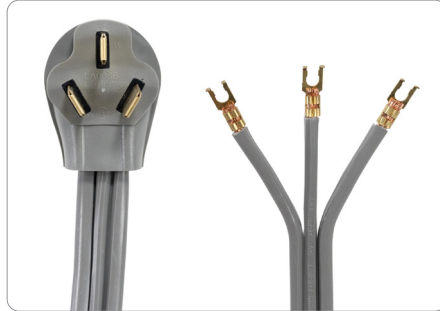

# 4ft 3-Wire Open-End-Connector 40-Amp Range Cord

90-1050 | UPC: 086844910507

## DESCRIPTION:

For years, licensed plumbers, electricians and appliance installers have relied on Certified Appliance Accessories for their power cords, hoses and connectors. Now you can too. Enjoy the convenience offered by this range cord from Certified Appliance Accessories. Its flexibility and durability ensure a reliable connection for your next home installation project. This high-quality range cord has been thoroughly tested and is backed by a 5-year limited warranty. Follow our illustrated, step-by-step directions included in the packaging. Always consult your appliance's installation instructions and manual for the correct specifications to ensure this is the right cord for you. Thank you for choosing Certified Appliance Accessories—Your Appliance Connection Solution.

## Package Dimensions:

- Width: 6 in.
- Height: 2 in.
- Length: 6 in.
- Weight: 1.05 lbs.

**Shippable to:** US, Canada and Mexico

**Warranty:** 5-year warranty

## PACKAGE CONTAINS:

- 250V cord with right-angle plug head that keeps the cord close to the wall
- Preattached copper open-end connectors for secure hookup
- Two 8-gauge wires plus one 10-gauge wire
- 2-piece cord clamp with screws provides protection against strain on terminals