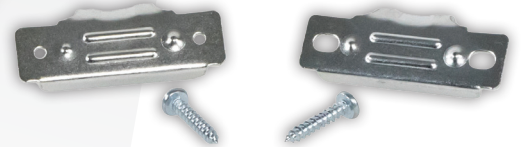

Accessory for the Range

3-WIRE OPEN-END-CONNECTOR 40-AMP RANGE CORD, 6ft

90-1054 | UPC: 086844910545

Your Appliance Connection Solution®

Conquer Your Electric Range Wiring Hookup

Heavy-duty, flexible cord for reliable connections

HIGH-QUALITY MATERIALS

Meet or exceed industry certification standards & most appliance manufacturer requirements

COPPER CONNECTORS

Attach securely for easy installation

6ft
1.83m

5 YEAR WARRANTY

3 WIRE

8/2 + 10/1 GAUGE
SRDT

40 AMP

PLUG

125/250 VOLT

RIGHT-ANGLE PLUG

RIGHT-ANGLE PLUG

Keeps cord close to wall

WARNING: Cancer and Reproductive Harm - www.P65warnings.ca.gov

Washing Machine Hoses