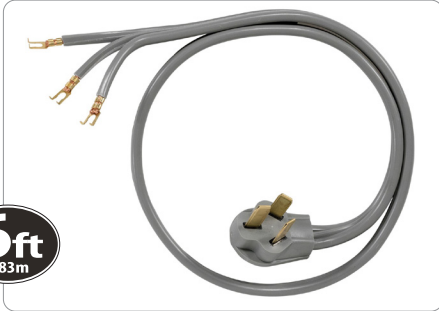

# 6ft 3-Wire Open-End-Connector 40-Amp Range Cord

90-1054 | UPC: 086844910545

6ft  
1.83m

## DESCRIPTION:

For years, licensed plumbers, electricians and appliance installers have relied on Certified Appliance Accessories for their power cords, hoses and connectors. Now you can too. Enjoy the convenience offered by this range cord from Certified Appliance Accessories. Its flexibility and durability ensure a reliable connection for your next home installation project. This high-quality range cord has been thoroughly tested and is backed by a 5-year limited warranty. Follow our illustrated, step-by-step directions included in the packaging. Always consult your appliance's installation instructions and manual for the correct specifications to ensure this is the right cord for you. Thank you for choosing Certified Appliance Accessories—Your Appliance Connection Solution.

## Package Dimensions:

- Width: 6 in.
- Height: 2 in.
- Length: 7 in.
- Weight: 1.6 lbs.

**Shippable to:** US, Canada and Mexico

**Warranty:** 5-year warranty

## PACKAGE CONTAINS:

- 250V cord with right-angle plug head that keeps the cord close to the wall
- Preattached copper open-end connectors for secure hookup
- Two 8-gauge wires plus one 10-gauge wire
- 2-piece cord clamp with screws provides protection against strain on terminals