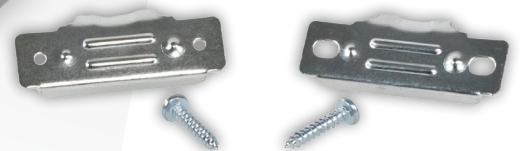

Accessory for the Range

**3-WIRE EYELET
40-AMP RANGE CORD, 4ft**
90-1060 | UPC: 086844910606

Your Appliance Connection Solution®

Conquer Your Electric Range Wiring Hookup

Heavy-duty, flexible cord for reliable connections

HIGH-QUALITY MATERIALS

Meet or exceed industry certification standards & most appliance manufacturer requirements

COPPER CONNECTORS

Attach securely for easy installation

4ft
1.22m

5 YEAR WARRANTY

RIGHT-ANGLE PLUG

Keeps cord close to wall

WARNING: Cancer and Reproductive Harm - www.P65warnings.ca.gov

- 3 WIRE**
- 8/2 + 10/1 GAUGE SRDT**
- 40 AMP**
- PLUG**
- 125/250 VOLT**
- Y**

- Washing Machine Hoses
- Dishwasher Hoses
- Ice Maker Hoses
- Water Inlet Hoses
- Water Heater Connectors
- Dryer Cords, Ducts & Kits
- Range Accessories
- Power Supply & Extension Cords
- Gas Dryer/Range Connectors
- Fittings & Hardware