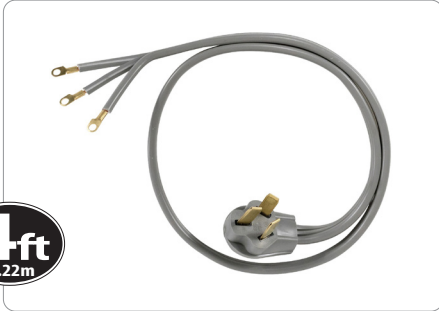

# 4ft 3-Wire Eyelet 40-Amp Range Cord

90-1060 | UPC: 086844910606

**4ft**  
1.22m

## DESCRIPTION:

For years, licensed plumbers, electricians and appliance installers have relied on Certified Appliance Accessories for their power cords, hoses and connectors. Now you can too. Enjoy the convenience offered by this range cord from Certified Appliance Accessories. Its flexibility and durability ensure a reliable connection for your next home installation project. This high-quality range cord has been thoroughly tested and is backed by a 5-year limited warranty. Follow our illustrated, step-by-step directions included in the packaging. Always consult your appliance's installation instructions and manual for the correct specifications to ensure this is the right cord for you. Thank you for choosing Certified Appliance Accessories—Your Appliance Connection Solution.

## Package Dimensions:

Width: 5.25 in.  
Height: 2 in.  
Length: 6.25 in.  
Weight: 1.2 lbs.

**Shippable to:** US, Canada and Mexico

**Warranty:** 5-year warranty

## PACKAGE CONTAINS:

- 250V cord with right-angle plug head that keeps the cord close to the wall
- Preattached copper eyelets for secure hookup
- Two 8-gauge wires plus one 10-gauge wire
- 2-piece cord clamp with screws provides protection against strain on terminals