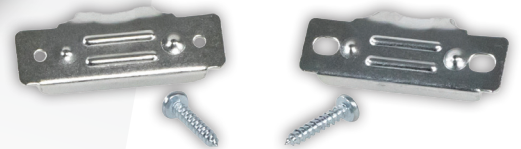

Accessory for the Range

3-WIRE EYELET
40-AMP RANGE CORD, 5ft
90-1062 | UPC: 086844910620

Your Appliance Connection Solution®

Conquer Your Electric Range Wiring Hookup

Heavy-duty, flexible cord for reliable connections

HIGH-QUALITY MATERIALS

Meet or exceed industry certification standards & most appliance manufacturer requirements

COPPER CONNECTORS

Attach securely for easy installation

RIGHT-ANGLE PLUG

Keeps cord close to wall

⚠ WARNING: Cancer and Reproductive Harm - www.P65warnings.ca.gov

- 3 WIRE**
- 8/2 + 10/1 GAUGE SRDT**
- 40 AMP**
- PLUG**
- 125/250 VOLT**
- Y**

- Washing Machine Hoses
- Dishwasher Hoses
- Ice Maker Hoses
- Water Inlet Hoses
- Water Heater Connectors
- Dryer Cords, Ducts & Kits
- Range Accessories
- Power Supply & Extension Cords
- Gas Dryer/Range Connectors
- Fittings & Hardware