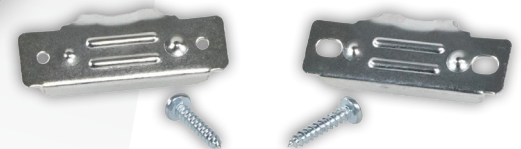

Accessory for the Range

**3-WIRE EYELET
40-AMP RANGE CORD, 6ft**
90-1064 | UPC: 086844910644

Your Appliance Connection Solution®

Conquer Your Electric Range Wiring Hookup

Heavy-duty, flexible cord for reliable connections

HIGH-QUALITY MATERIALS

Meet or exceed industry certification standards & most appliance manufacturer requirements

COPPER CONNECTORS

Attach securely for easy installation

6ft
1.83m

5 YEAR WARRANTY

RIGHT-ANGLE PLUG

Keeps cord close to wall

⚠ WARNING: Cancer and Reproductive Harm - www.P65warnings.ca.gov

- 3 WIRE**
- 8/2 + 10/1 GAUGE SRDT**
- 40 AMP**
- PLUG**
- 125/250 VOLT**
- RIGHT-ANGLE PLUG**

- Washing Machine Hoses
- Dishwasher Hoses
- Ice Maker Hoses
- Water Inlet Hoses
- Water Heater Connectors
- Dryer Cords, Ducts & Kits
- Range Accessories
- Power Supply & Extension Cords
- Gas Dryer/Range Connectors
- Fittings & Hardware