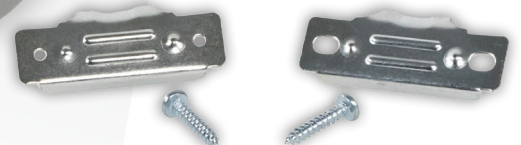

Accessory for the Range

3-WIRE EYELET
50-AMP RANGE CORD, 4ft
90-1080 | UPC: 086844910804

Your Appliance Connection Solution®

Conquer Your Electric Range Wiring Hookup

Heavy-duty, flexible cord for reliable connections

HIGH-QUALITY MATERIALS

Meet or exceed industry certification standards & most appliance manufacturer requirements

COPPER CONNECTORS

Attach securely for easy installation

- 3 WIRE**
- 6/2+8/1 GAUGE SRDT**
- 50 AMP**
- RIGHT-ANGLE PLUG**
- 125/250 VOLT**
- RIGHT-ANGLE PLUG**

RIGHT-ANGLE PLUG

Keeps cord close to wall

WARNING: Cancer and Reproductive Harm - www.P65warnings.ca.gov

- Washing Machine Hoses
- Dishwasher Hoses
- Ice Maker Hoses
- Water Inlet Hoses
- Water Heater Connectors
- Dryer Cords, Ducts & Kits
- Range Accessories
- Power Supply & Extension Cords
- Gas Dryer/Range Connectors
- Fittings & Hardware