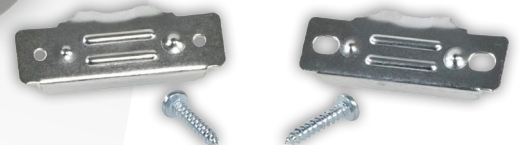

### COPPER CONNECTORS

Attach securely for easy installation

### RIGHT-ANGLE PLUG

Keeps cord close to wall

**⚠ WARNING:** Cancer and Reproductive Harm - [www.P65warnings.ca.gov](http://www.P65warnings.ca.gov)

- 3 WIRE**
- 6/2+8/1 GAUGE SRDT**
- 50 AMP**
- PLUG**
- 125/250 VOLT**
- RIGHT-ANGLE PLUG**