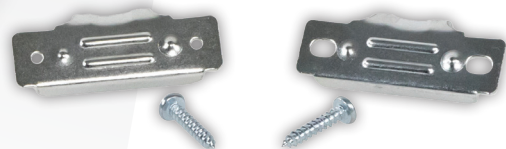

Accessory for the Dryer

4-WIRE EYELET 30-AMP DRYER CORD, 6ft

90-2024 | UPC: 086844920247

Your Appliance Connection Solution®

Conquer Your Electric Dryer Wiring Hookup

Heavy-duty, flexible cord for reliable connections

HIGH-QUALITY MATERIALS

Meet or exceed industry certification standards & most appliance manufacturer requirements

COPPER CONNECTORS

Attach securely for easy installation

RIGHT-ANGLE PLUG HEAD

Keeps cord close to the wall

⚠ WARNING: Cancer and Reproductive Harm - www.P65warnings.ca.gov

- 4 WIRE
- 10/4 GAUGE SRDT
- 30 AMP
- RIGHT-ANGLE PLUG
- 125/250 VOLT
- UL CERTIFIED

Washing Machine Hoses

Dishwasher Hoses

Ice Maker Hoses