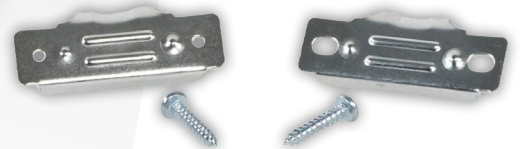

### COPPER CONNECTORS

Attach securely for easy installation

**10ft**  
3.05m

**5 YEAR WARRANTY**

**4 WIRE**

**10/4 GAUGE**  
SRDT

**30 AMP**

**RIGHT-ANGLE PLUG**

### RIGHT-ANGLE PLUG HEAD

Keeps cord close to the wall

**⚠ WARNING:** Cancer and Reproductive Harm - [www.P65warnings.ca.gov](http://www.P65warnings.ca.gov)

Washing Machine Hoses

Dishwasher Hoses

Ice Maker Hoses