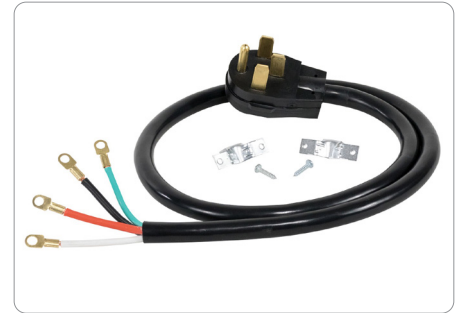

Accessories for the Range

Your Appliance Connection Solution®

4ft 4-Wire Eyelet 40-Amp Range Cord

90-2060 | UPC: 086844920605

DESCRIPTION:

For years, licensed plumbers, electricians and appliance installers have relied on Certified Appliance Accessories for their power cords, hoses and connectors. Now you can too. Enjoy the convenience offered by this range cord from Certified Appliance Accessories. Its flexibility and durability ensure a reliable connection for your next home installation project. This high-quality range cord has been thoroughly tested and is backed by a 5-year limited warranty. Follow our illustrated, step-by-step directions included in the packaging. Always consult your appliance's installation instructions and manual for the correct specifications to ensure this is the right cord for you. Thank you for choosing Certified Appliance Accessories—Your Appliance Connection Solution.

Package Dimensions:

- Width: 7 in.
- Height: 2 in.
- Length: 7 in.
- Weight: 1.75 lbs.

Shippable to: US, Canada and Mexico

Warranty: 5-year warranty

FEATURES:

- Meets or exceeds industry certification standards & requirements of most appliance manufacturers
- UL® (Underwriters Laboratories®) listed

PACKAGE CONTAINS:

- 250V cord with right-angle plug head that keeps the cord close to the wall
- Color-coded wires with preattached copper eyelets for secure hookup
- Two 8-gauge plus two 10-gauge wires
- 2-piece cord clamp with screws provides protection against strain on terminals