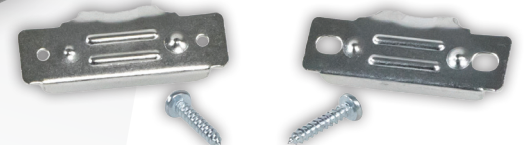

Accessory for the Range

**3-WIRE EYELET
50-AMP RANGE CORD, 10ft**
90-1088 | UPC: 086844910880

Your Appliance Connection Solution®

Conquer Your Electric Range Wiring Hookup

Heavy-duty, flexible cord for reliable connections

HIGH-QUALITY MATERIALS

Meet or exceed industry certification standards & most appliance manufacturer requirements

COPPER CONNECTORS

Attach securely for easy installation

10ft
3.05m

5 YEAR WARRANTY

RIGHT-ANGLE PLUG

Keeps cord close to wall

WARNING: Cancer and Reproductive Harm - www.P65warnings.ca.gov

- 3 WIRE**
- 6/2+8/1 GAUGE SRDT**
- 50 AMP**
- PLUG**
- 125/250 VOLT**

- Washing Machine Hoses
- Dishwasher Hoses
- Ice Maker Hoses
- Water Inlet Hoses
- Water Heater Connectors
- Dryer Cords, Ducts & Kits
- Range Accessories
- Power Supply & Extension Cords
- Gas Dryer/Range Connectors
- Fittings & Hardware