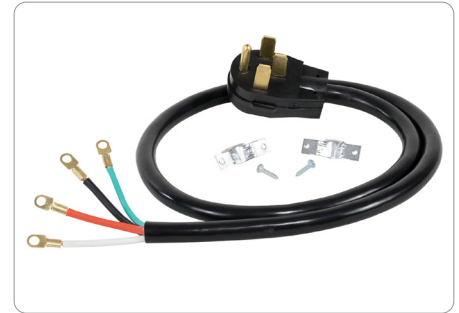

Accessories for the Range

Your Appliance Connection Solution®

5ft 4-Wire Eyelet 40-Amp Range Cord

90-2062 | UPC: 086844920629

DESCRIPTION:

For years, licensed plumbers, electricians and appliance installers have relied on Certified Appliance Accessories for their power cords, hoses and connectors. Now you can too. Enjoy the convenience offered by this range cord from Certified Appliance Accessories. Its flexibility and durability ensure a reliable connection for your next home installation project. This high-quality range cord has been thoroughly tested and is backed by a 5-year limited warranty. Follow our illustrated, step-by-step directions included in the packaging. Always consult your appliance's installation instructions and manual for the correct specifications to ensure this is the right cord for you. Thank you for choosing Certified Appliance Accessories—Your Appliance Connection Solution.

Package Dimensions:

Width: 6.75 in.
Height: 2 in.
Length: 6.75 in.
Weight: 2 lbs.

Shippable to: US, Canada and Mexico

Warranty: 5-year warranty

FEATURES:

- Meets or exceeds industry certification standards & requirements of most appliance manufacturers
- UL® (Underwriters Laboratories®) listed

PACKAGE CONTAINS:

- 250V cord with right-angle plug head that keeps the cord close to the wall
- Color-coded wires with preattached copper eyelets for secure hookup
- Two 8-gauge plus two 10-gauge wires
- 2-piece cord clamp with screws provides protection against strain on terminals