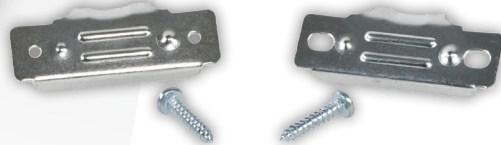

#### COPPER CONNECTORS

Attach securely for easy installation

**5 YEAR WARRANTY**

#### RIGHT-ANGLE PLUG HEAD

Keeps cord close to the wall

**⚠ WARNING:** Cancer and Reproductive Harm - [www.P65warnings.ca.gov](http://www.P65warnings.ca.gov)

- 4 WIRE
- 10/4 GAUGE SRDT
- 30 AMP
- RIGHT-ANGLE PLUG
- 125/250 VOLT
- UL CERTIFIED