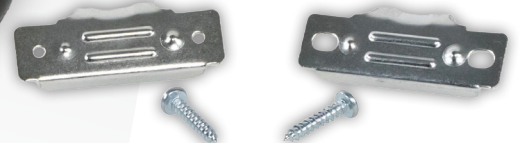

Accessory for the Dryer

4-WIRE EYELET 30-AMP DRYER CORD, 5ft

90-2022 | UPC: 086844920223

Your Appliance Connection Solution®

Conquer Your Electric Dryer Wiring Hookup

Heavy-duty, flexible cord for reliable connections

HIGH-QUALITY MATERIALS

Meet or exceed industry certification standards & most appliance manufacturer requirements

COPPER CONNECTORS

Attach securely for easy installation

RIGHT-ANGLE PLUG HEAD

Keeps cord close to the wall

⚠ WARNING: Cancer and Reproductive Harm - www.P65warnings.ca.gov

- 4 WIRE
- 10/4 GAUGE SRDT
- 30 AMP
- RIGHT-ANGLE PLUG
- 125/250 VOLT
- UL CERTIFIED

- Washing Machine Hoses
- Dishwasher Hoses
- Ice Maker Hoses
- Water Inlet Hoses
- Water Heater Connectors
- Dryer Cords, Ducts & Kits
- Range Accessories
- Power Supply & Extension Cords
- Gas Dryer/Range Connectors
- Fittings & Hardware